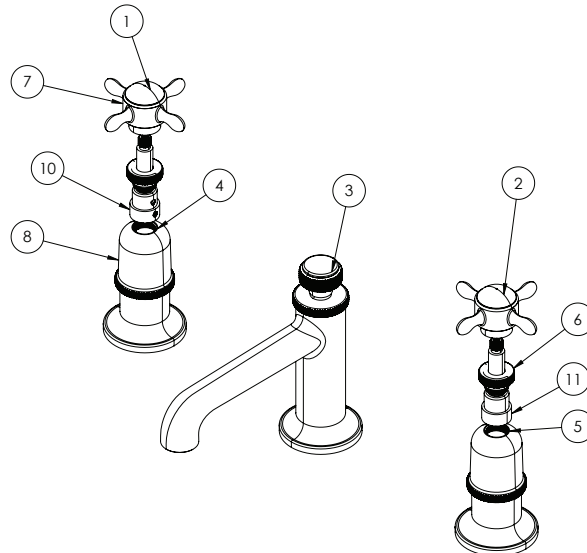

MINIMUM PRESSURE (BAR)	0.2
MAX WORKING PRESSURE (BAR)	5
NUMBER OF OUTLETS	1
NUMBER OF FUNCTIONS	1
HEADWORK	1/2" Quarter turn ceramic cartridge
SPOUT PROJECTION	120.2
SWIVEL SPOUT	No
INLET CONNECTIONS THREAD	G1/2"
FLOW REGULATOR	Aerator, Flow straightener
WASTE INCLUDED	No
ANTI-SCALD	No
ENERGY SAVING	No
SHOWER HOSE & HANDSET ARE INCLUDED	No

## TECHNICAL DIMENSIONS

Dimensions in mm unless otherwise specified.

Tolerances (per material type) apply.

## SPARES LIST

Only the parts labelled are available as spares.

NUMBER	PART CODE	DESCRIPTION
1	SP1832	Guild Hot logo ceramic indice with O ring
2	SP1833	Guild Cold logo ceramic indice with O ring
3	SP1834	Guild B logo ceramic indice with O ring for GU110, GU112, GU135
4	SP1835BNKL	Guild Hot handle assembly in Brushed Nickel
	SP1835GOLD	Guild Hot handle assembly in Gold
	SP1835CHR	Guild Hot handle assembly in Chrome
5	SP1836BNKL	Guild Cold handle assembly in Brushed Nickel
	SP1836GOLD	Guild Cold handle assembly in Gold
	SP1836CHR	Guild Cold handle assembly in Chrome
6	SP1839BNKL	Guild handle decorative cap for GU110, GU112, GU140, GU150, GU422 in Brushed Nickel
	SP1839GOLD	Guild handle decorative cap for GU110, GU112, GU140, GU150, GU422 in Gold
	SP1839CHR	Guild handle decorative cap for GU110, GU112, GU140, GU150, GU422 in Chrome
8	SP1841BNKL	Guild handle sleeve for GU135, GU140, GU150, GU422 in Brushed Nickel
	SP1841GOLD	Guild handle sleeve for GU135, GU140, GU150, GU422 in Gold
	SP1841CHR	Guild handle sleeve for GU135, GU140, GU150, GU422 in Chrome
9	SP1846BNKL	Guild Metal block for cartridge in Brushed Nickel
	SP1846GOLD	Guild Metal block for cartridge in Gold
	SP1846CHR	Guild Metal block for cartridge in Chrome
10	SP1847	Guild Hot cartridge for GU135
	SP1847	Guild Hot cartridge for GU135
	SP1847	Guild Hot cartridge for GU135
11	SP1848	Guild Cold cartridge for GU135
	SP1848	Guild Cold cartridge for GU135
	SP1848	Guild Cold cartridge for GU135