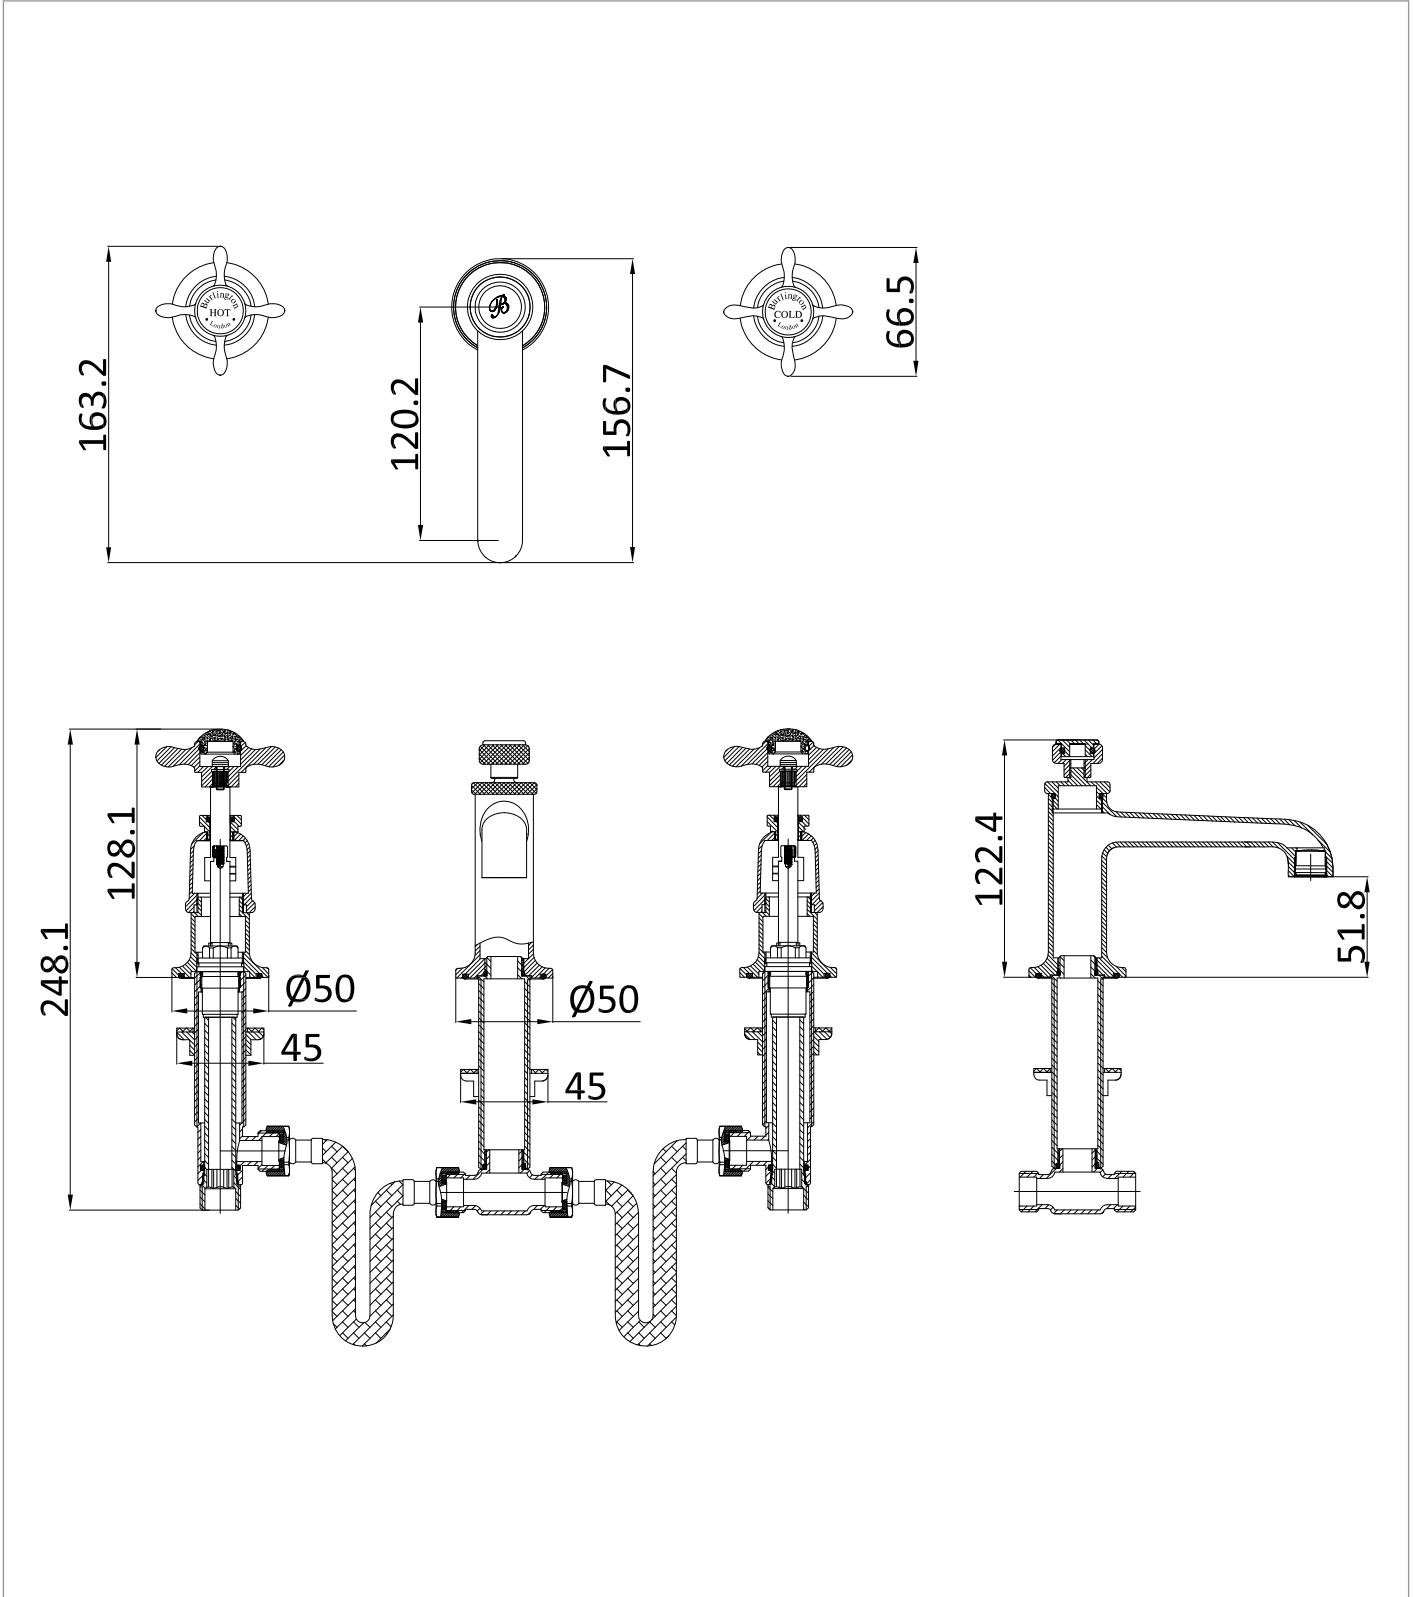

## DESCRIPTION

Guild Basin 3TH Mixer Deck Mounted Gold

CATEGORY	Brassware
WARRANTY DETAILS	15 Years
COLOUR	Gold
FINISH APPLICATION	PVD
PRIMARY MATERIAL	Brass
INSTALL TYPE	Basin Mounted
PRODUCT HEIGHT MM	128.1
PRODUCT NET WEIGHT KG	2.29
STANDARDS	EN200,EN817

MINIMUM PRESSURE (BAR)	0.2
MAX WORKING PRESSURE (BAR)	5
NUMBER OF OUTLETS	1
NUMBER OF FUNCTIONS	1
HEADWORK	1/2" Quarter turn ceramic cartridge
SPOUT PROJECTION	120.2
SWIVEL SPOUT	No
INLET CONNECTIONS THREAD	G1/2"
FLOW REGULATOR	Aerator, Flow straightener
WASTE INCLUDED	No
ANTI-SCALD	No
ENERGY SAVING	No
SHOWER HOSE & HANDSET ARE INCLUDED	No

## TECHNICAL DIMENSIONS

Dimensions in mm unless otherwise specified.

Tolerances (per material type) apply.