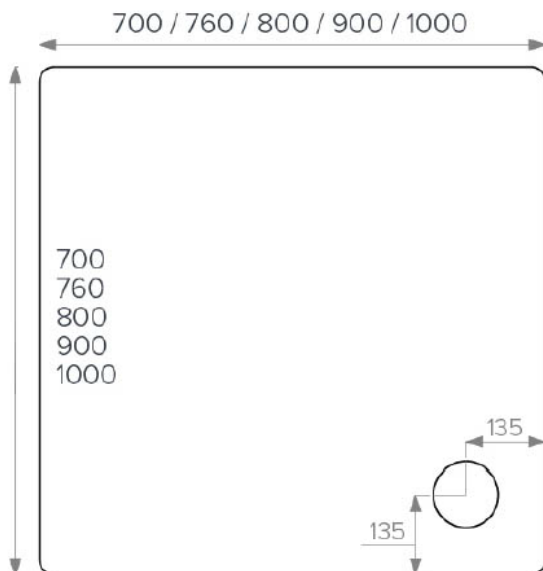

Technical Data Sheet

Stony 700x700mm Square Shower Tray
SWTY001

SWTY001 Stony 700x700mm Square Shower Tray

SQUARES

- ③ 700x700mm ■●
- ③ 760x760mm ■●
- ③ 800x800mm ■●
- ③ 900x900mm ■●
- ⑥ 1000x1000mm