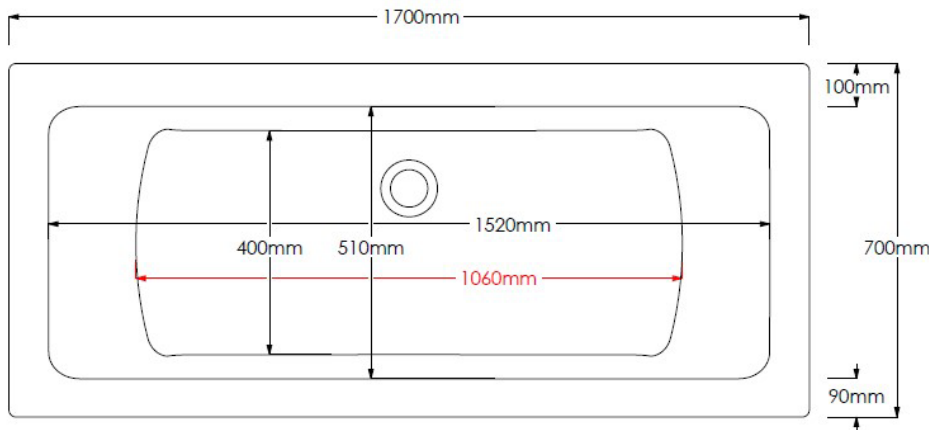

# Technical Data Sheet

Newlands 1700x700mm Double Ended Bath  
SWBP014

## SWBP014 Newlands 1700x700mm Double Ended Bath

Solarna DE  
1700 x 700