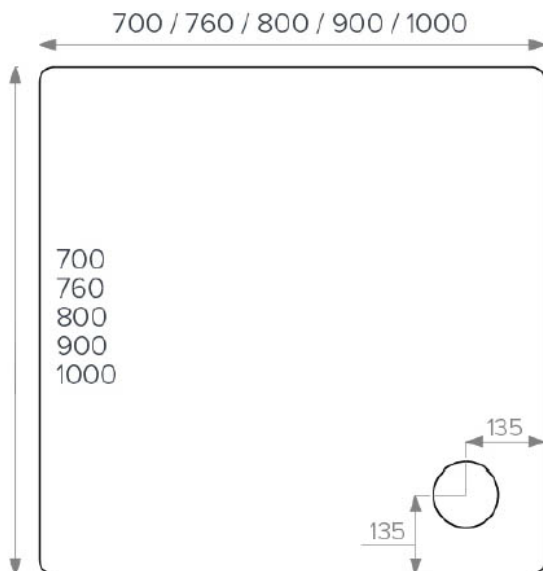

Technical Data Sheet

Stony 900x900mm Square Anti-Slip Shower Tray
SWTY044

SWTY044 Stony 900x900mm Square Anti-Slip Shower Tray

SQUARES

- ③ 700x700mm ■●
- ③ 760x760mm ■●
- ③ 800x800mm ■●
- ③ 900x900mm ■●
- ⑥ 1000x1000mm