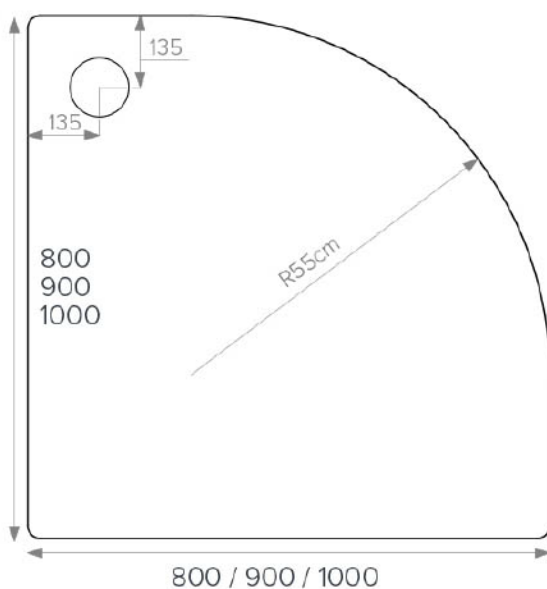

# Technical Data Sheet

Stony 900x900mm Quadrant Anti-Slip Shower Tray  
SWTY046

## SWTY046 Stony 900x900mm Quadrant Anti-Slip Shower Tray

### QUADRANTS

- 1 800x800mm ■ ●
- 1 900x900mm ■ ●
- 1 1000x1000mm ●