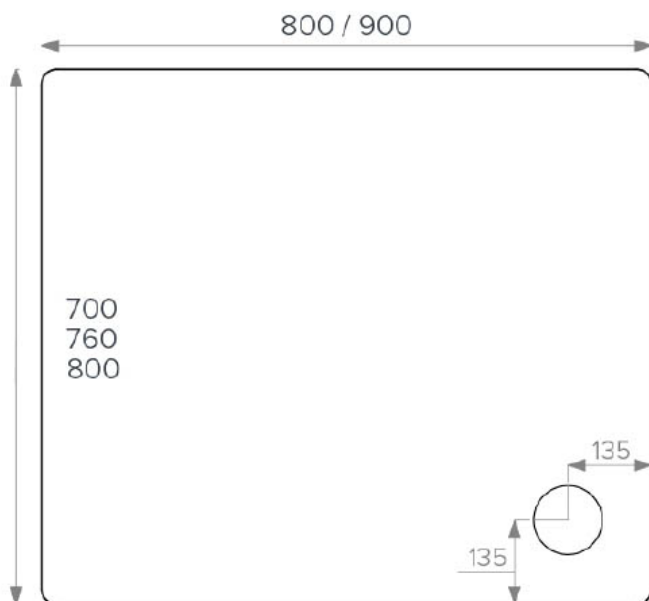

Technical Data Sheet

Stony 900x760mm Rectangular Shower Tray
SWTY008

SWTY008 Stony 900x760mm Rectangular Shower Tray

RECTANGLES

- ③ 800x700mm ■●
- ③ 900x700mm ■●
- ③ 900x760mm ■▲
- ③ 900x800mm ■●