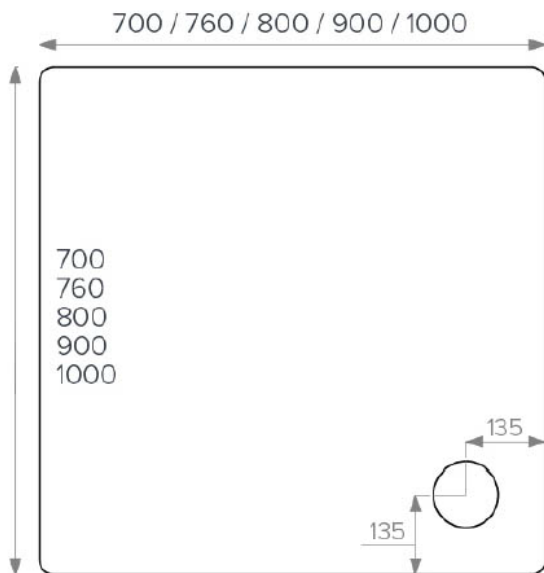

Technical Data Sheet

Stony 800x800mm Square Shower Tray
SWTY003

SWTY003 Stony 800x800mm Square Shower Tray

SQUARES

- 3 700x700mm ■●
- 3 760x760mm ■●
- 3 800x800mm ■●
- 3 900x900mm ■●
- 6 1000x1000mm