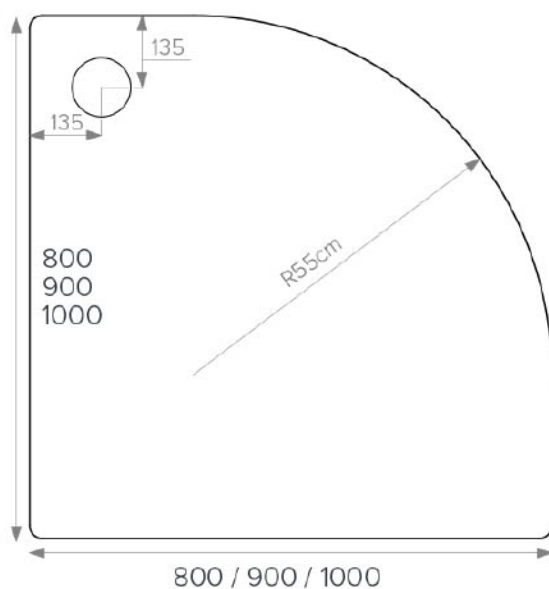

Technical Data Sheet

Stony 800x800mm Quadrant Shower Tray
SWTY005

SWTY005 Stony 800x800mm Quadrant Shower Tray

QUADRANTS

- ① 800x800mm ■●
- ① 900x900mm ■●
- ① 1000x1000mm