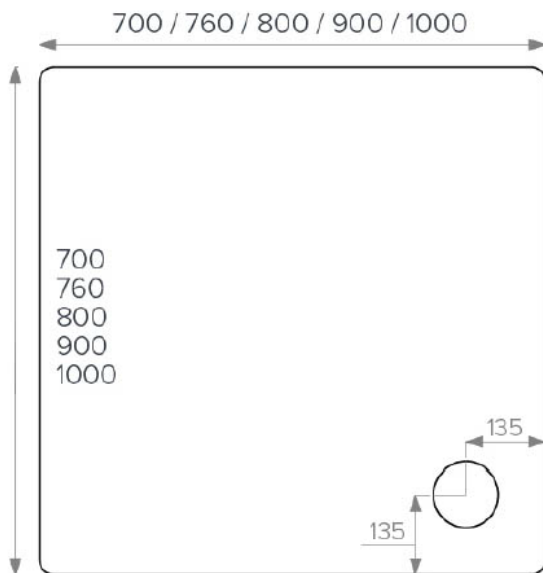

Technical Data Sheet

Stony 760x760mm Square Anti-Slip Shower Tray
SWTY042

SWTY042 Stony 760x760mm Square Anti-Slip Shower Tray

SQUARES

- ③ 700x700mm ■●
- ③ 760x760mm ■●
- ③ 800x800mm ■●
- ③ 900x900mm ■●
- ⑥ 1000x1000mm