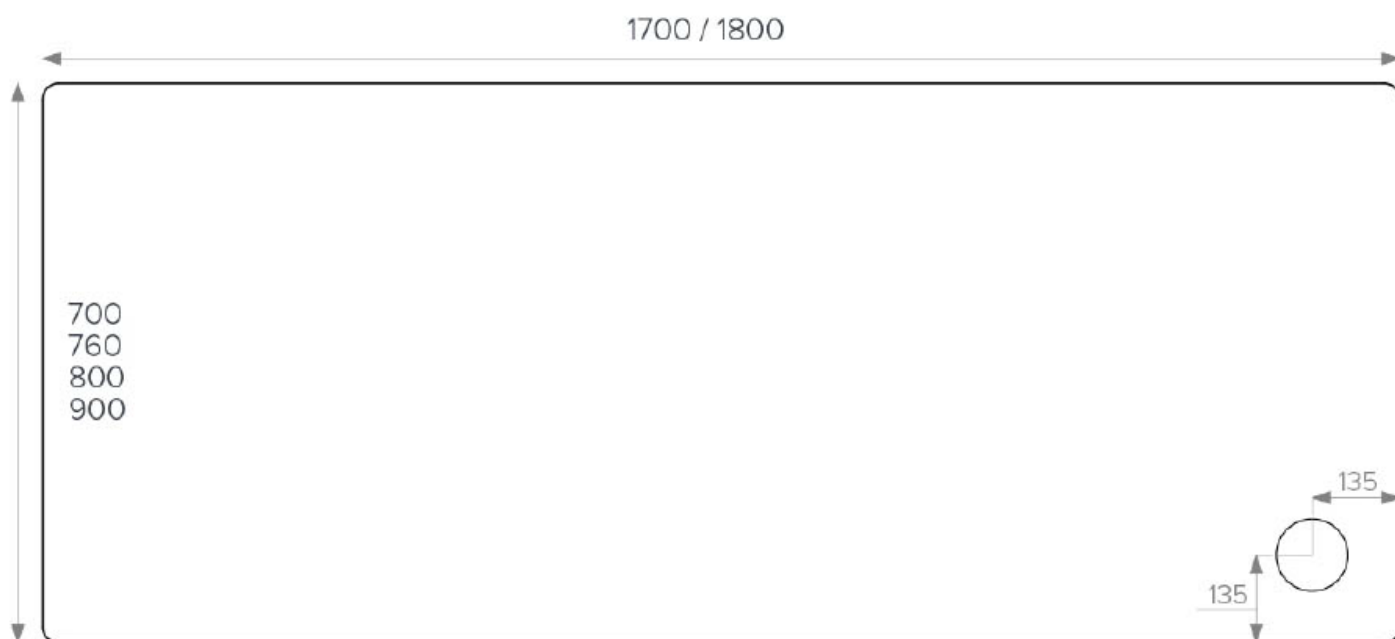

Technical Data Sheet

Stony 1800x800mm Rectangular Shower Tray
SWTY028

SWTY028 Stony 1800x800mm Rectangular Shower Tray

- ⑥ 1700x700mm ⑥ 1700x900mm ■ ●
- ⑥ 1700x760mm ⑥ 1800x800mm ■
- ⑥ 1700x800mm