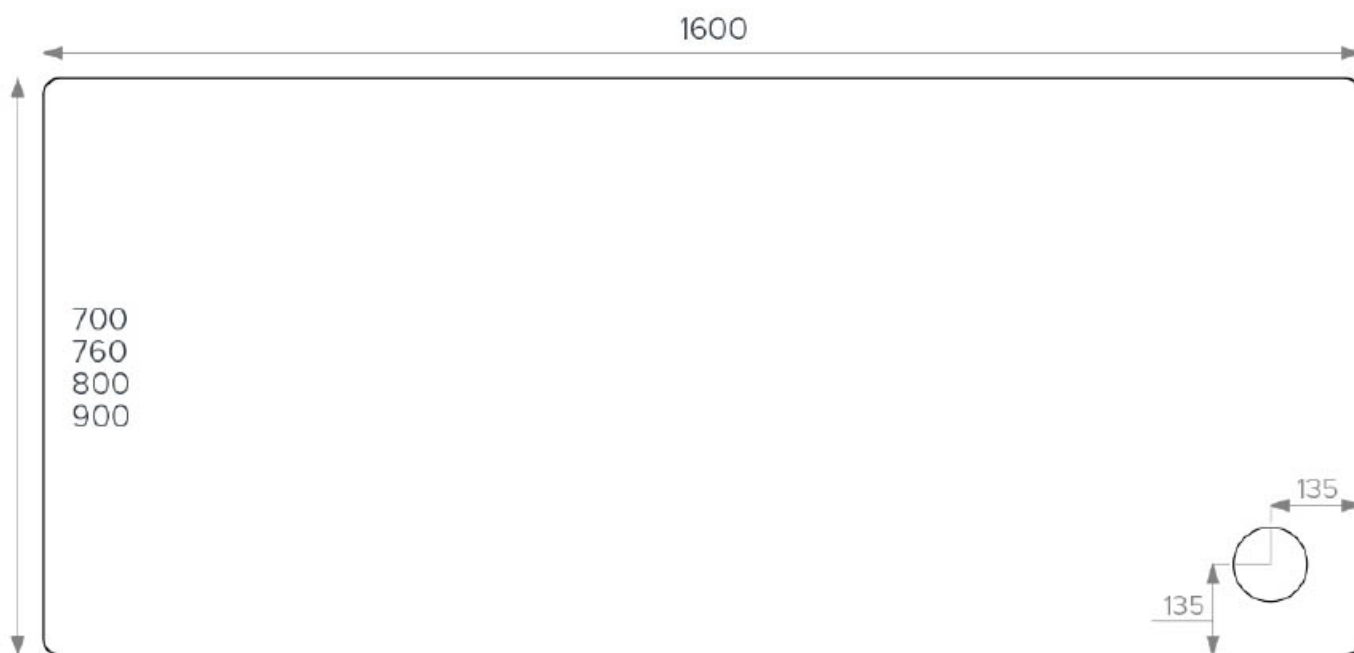

# Technical Data Sheet

Stony 1600x800mm Rectangular Shower Tray  
SWTY023

## SWTY023 Stony 1600x800mm Rectangular Shower Tray

- ⑥ 1600x700mm ■●
- ⑥ 1600x760mm
- ⑥ 1600x800mm ■
- ⑥ 1600x900mm ■●