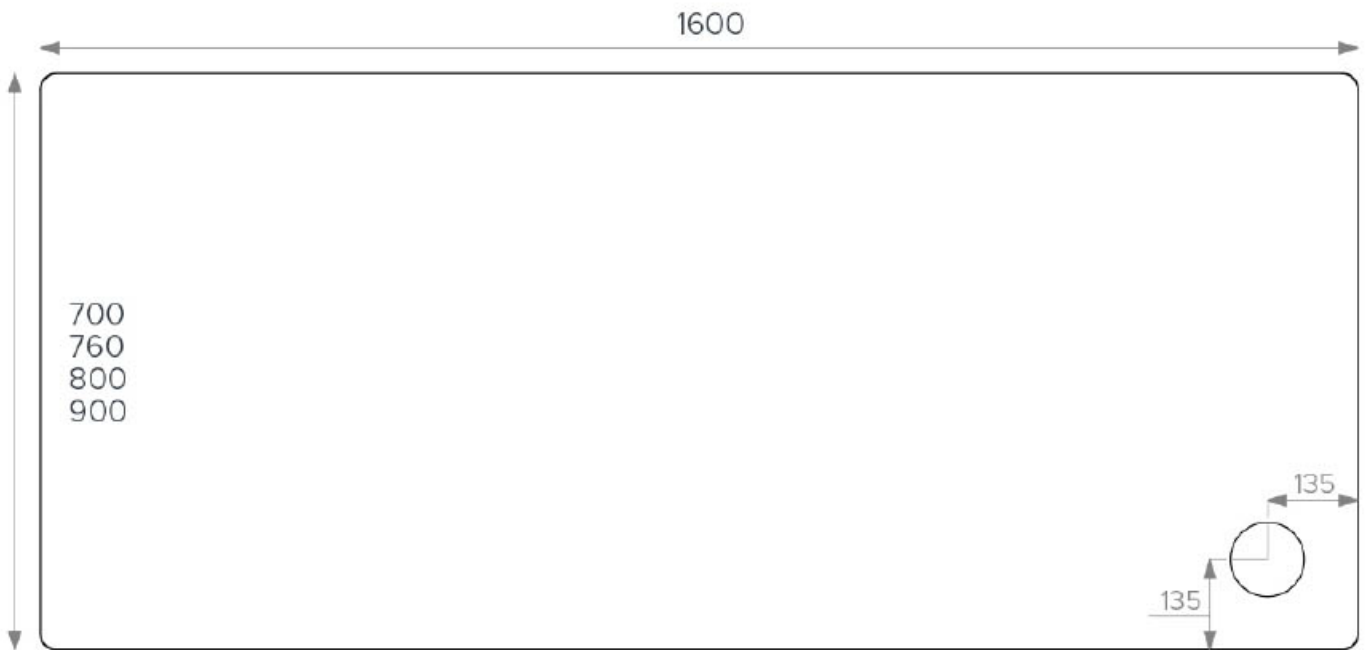

# Technical Data Sheet

Stony 1600x700mm Rectangular Shower Tray  
SWTY022

## SWTY022 Stony 1600x700mm Rectangular Shower Tray

⑥ 1600x700mm ■●

⑥ 1600x800mm ■

⑥ 1600x760mm

⑥ 1600x900mm ■●