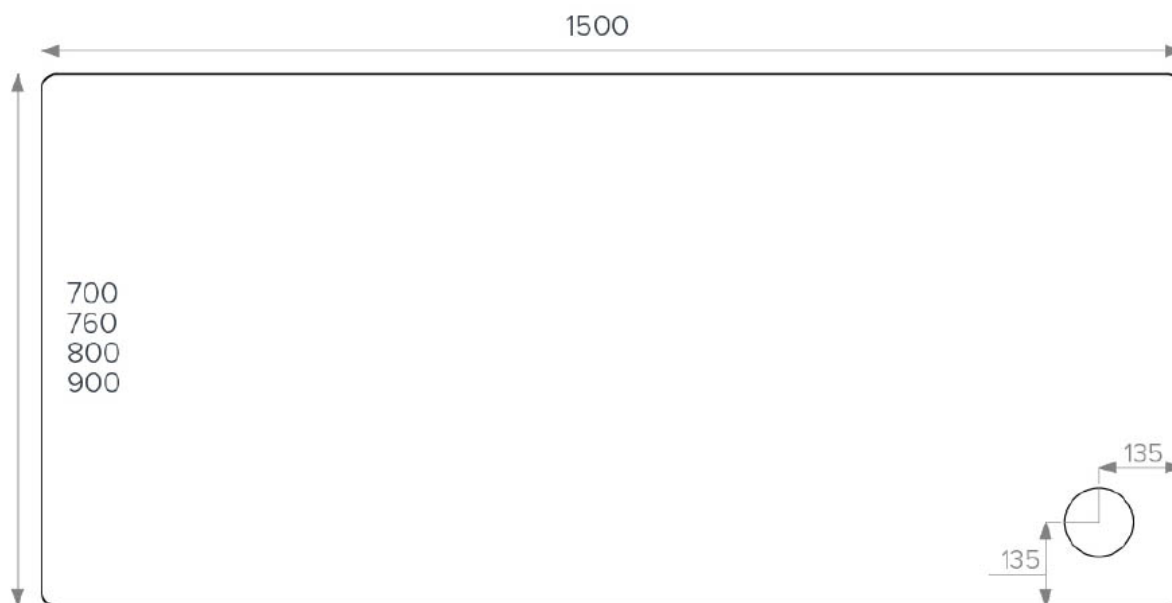

Technical Data Sheet

Stony 1500x800mm Rectangular Shower Tray
SWTY021

SWTY021 Stony 1500x800mm Rectangular Shower Tray

- ⑥ 1500x700mm ■●
- ⑥ 1500x760mm ■
- ⑥ 1500x800mm ■
- ⑥ 1500x900mm ■●