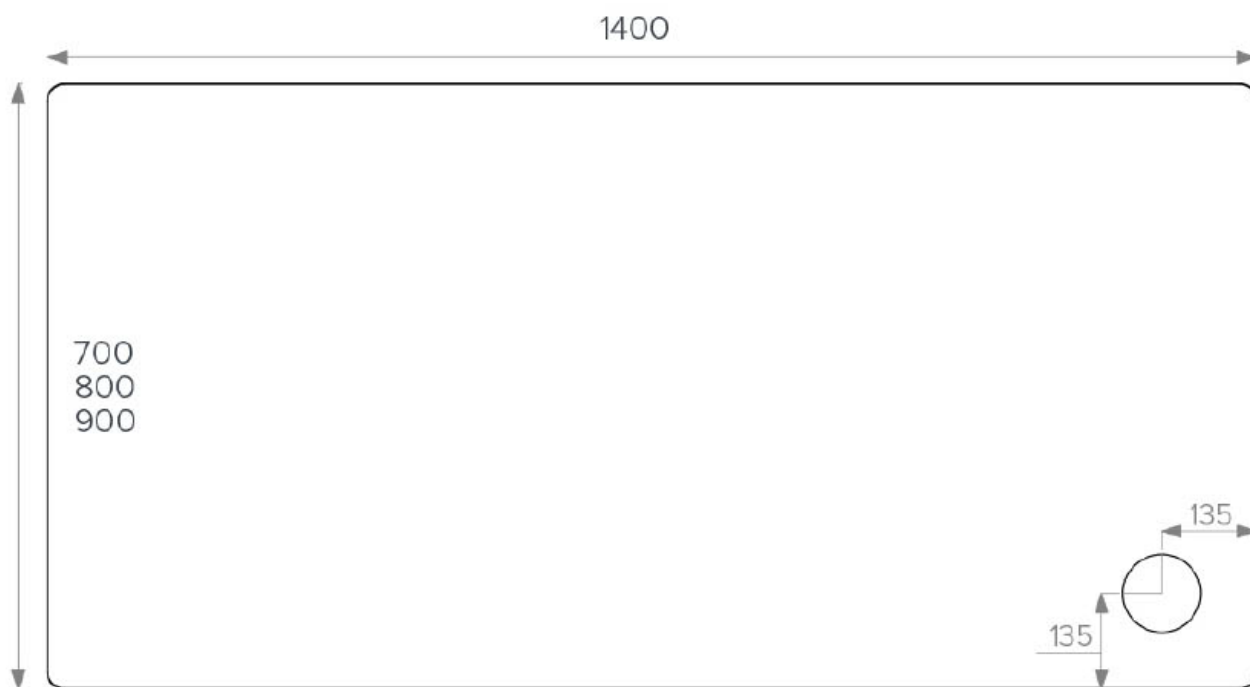

Technical Data Sheet

Stony 1400x900mm Rectangular Anti-Slip Shower Tray
SWTY056

SWTY056 Stony 1400x900mm Rectangular Anti-Slip Shower Tray

- ⑥ 1400x700mm
- ⑥ 1400x800mm ■ ● ▲
- ⑥ 1400x900mm ■ ●