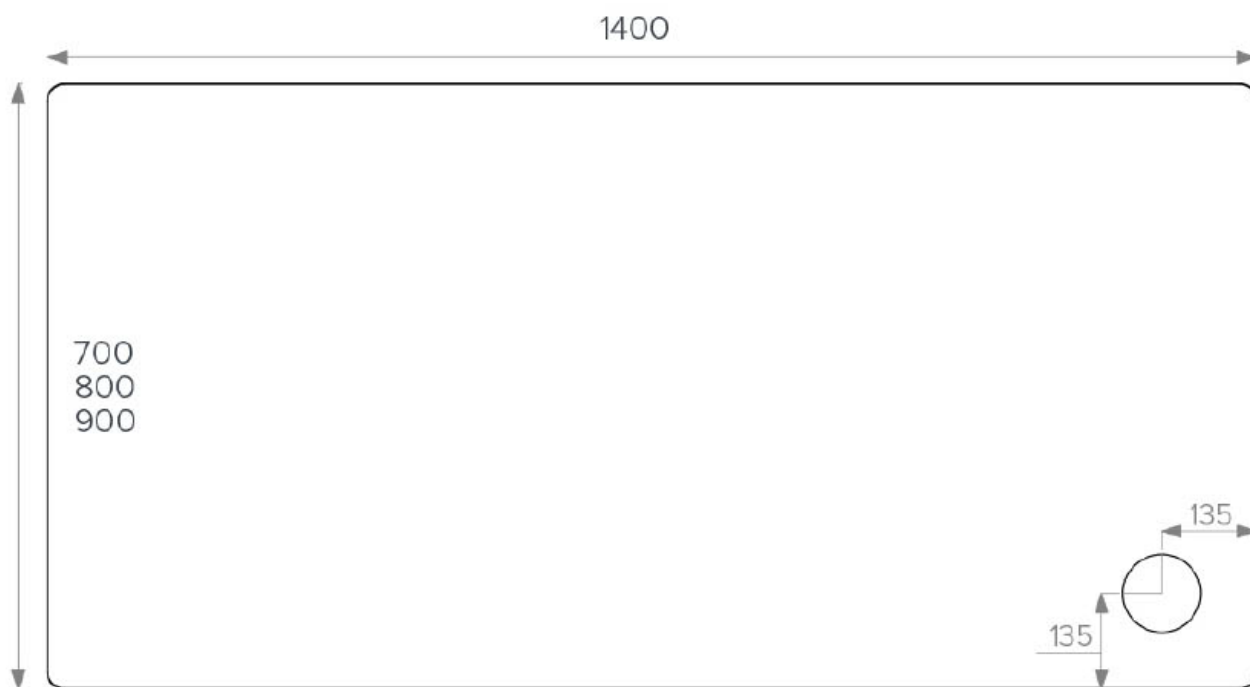

# Technical Data Sheet

Stony 1400x800mm Rectangular Shower Tray  
SWTY019

## SWTY019 Stony 1400x800mm Rectangular Shower Tray

- ⑥ 1400x700mm
- ⑥ 1400x800mm ■ ● ▲
- ⑥ 1400x900mm ■ ●