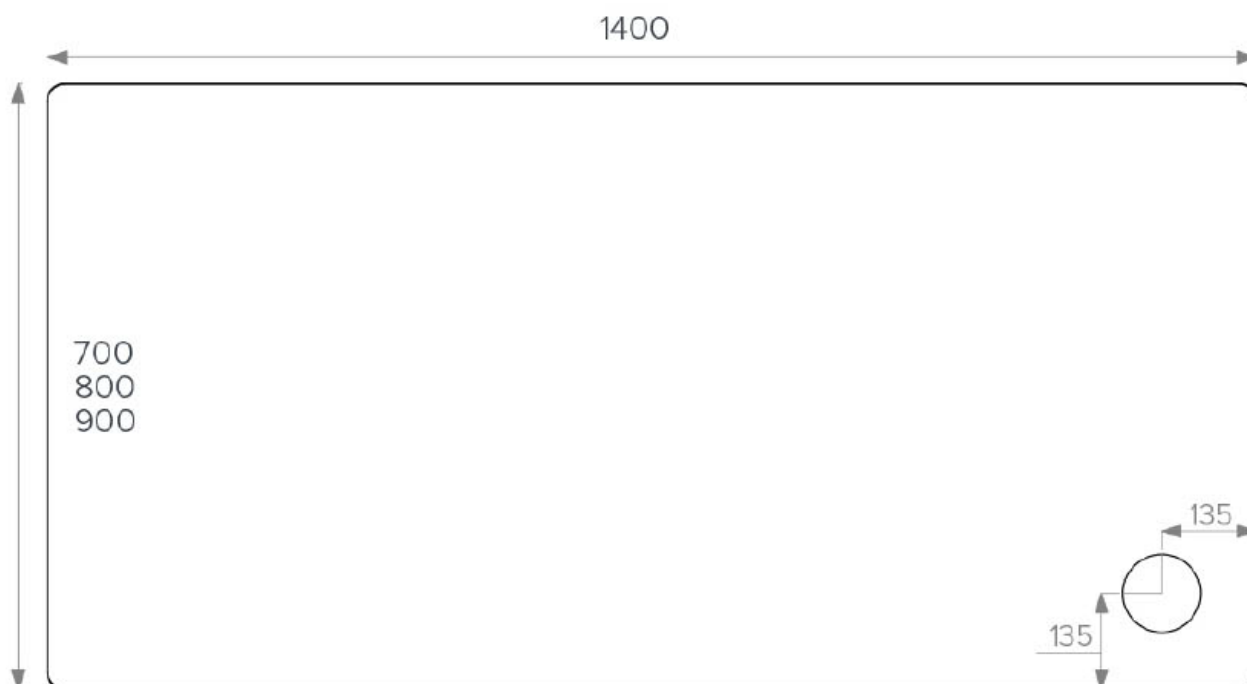

# Technical Data Sheet

Stony 1400x700mm Rectangular Shower Tray  
SWTY018

## SWTY018 Stony 1400x700mm Rectangular Shower Tray

- ⑥ 1400x700mm
- ⑥ 1400x800mm ■ ● ▲
- ⑥ 1400x900mm ■ ●