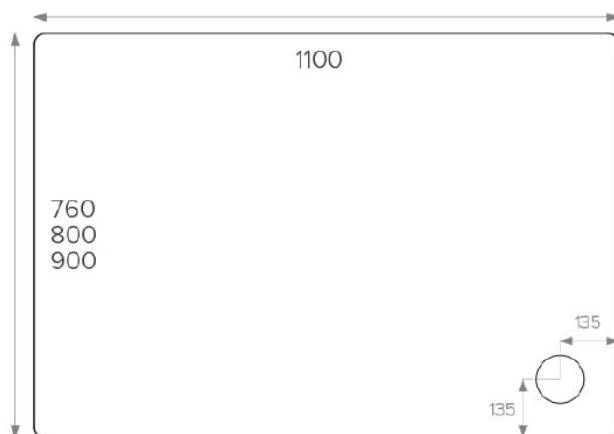

# Technical Data Sheet

Stony 1100x800mm Rectangular Anti-Slip Shower Tray  
SWTY051

## SWTY051 Stony 1100x800mm Rectangular Anti-Slip Shower Tray

- ③ 1100x760mm
- ③ 1100x800mm ■
- ③ 1100x900mm