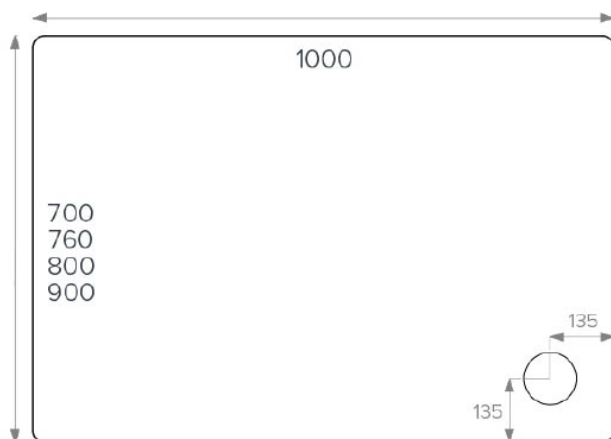

Technical Data Sheet

Stony 1000x900mm Rectangular Shower Tray
SWTY012

SWTY012 Stony 1000x900mm Rectangular Shower Tray

RECTANGLES

- ③ 1000x700mm ■●
- ③ 1000x760mm
- ③ 1000x800mm ■●
- ③ 1000x900mm ■●