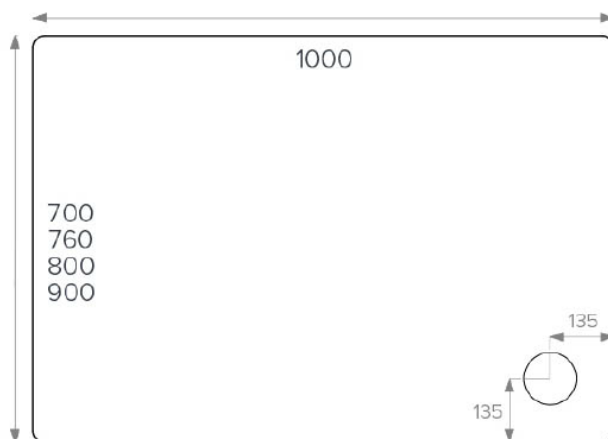

# Technical Data Sheet

Stony 1000x800mm Rectangular Shower Tray  
SWTY011

## SWTY011 Stony 1000x800mm Rectangular Shower Tray

### RECTANGLES

- ③ 1000x700mm ■●
- ③ 1000x760mm
- ③ 1000x800mm ■●
- ③ 1000x900mm ■●