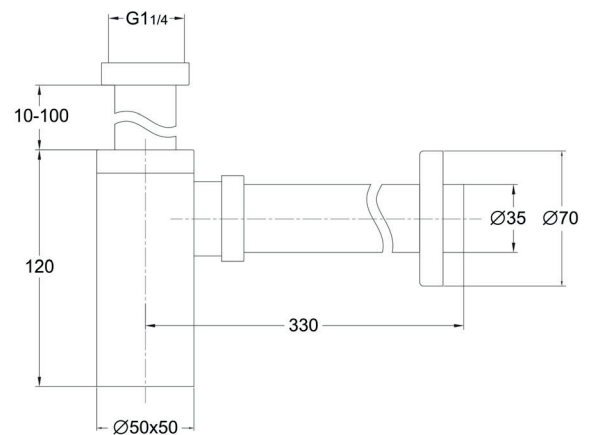

## Square Bottle Trap

Product Code: BT03

**SCUDO**  
BEAUTIFUL BATHROOMS

0330 124 7290

sales@scudo.co.uk - www.scudo.co.uk

Scudo is the trading name of Harrison Bathrooms Ltd. Whilst we endeavour to ensure that the product information is accurate we accept no liability for any information given. All images are for illustration purposes only. Product images and specification are subject to change. Measurement are in millimetres and are nominal.

Product Name	BT03
Product Description	Square Bottle Trap
Product Transportation	
Barcode	5060500640095
Country of origin	CH
Commodity code	7418200000
Product Measurements	
Product Weight (KG)	0.858
Product Width (mm)	50
Product Height (mm)	130
Product Depth (mm)	330
Product Length (mm)	355
Primary Packed Measurements	
Packaged Weight	0.983
Packed Length	32
Packed Width	13
Packed Height	6.5
Packaging Weights	
Card (kg)	0.092
Paper (kg)	6
Wood (kg)	n/a
Plastic (kg)	0.02
Compliance DOP	HBD0C034 , HBDOC035

General Information	
Construction Material	Stainless Steel
Installation type	Basin Waste
Colour / Finish	Chrome
Waste Attributes	
Type	Basin Bottle Trap
Slotted or Unslotted	N/a
Connection	Threaded Nut
Function	Basin Trap
Length of Overflow Hose (mm)	N/a
Trap Attributes	
Inner Pipe Length (mm)	10-110
Outer Pipe Length (mm)	330
Connection type	Compression

**Dimensions**  
(measurements in mm)