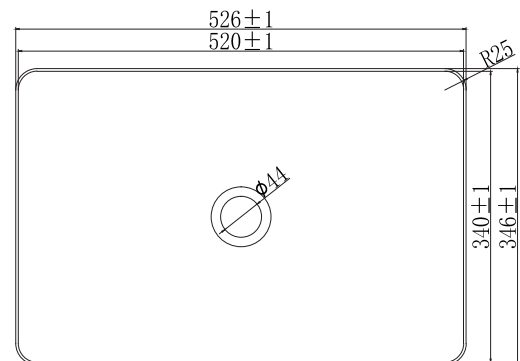

PRODUCT DATA SHEET

CORE Basin Matte Black

Product Code: CORE-BASIN-340-BLK

SCUDO
BEAUTIFUL BATHROOMS

0330 124 7290

sales@scudo.co.uk - www.scudo.co.uk

Scudo is the trading name of Harrison Bathrooms Ltd. Whilst we endeavour to ensure that the product information is accurate we accept no liability for any information given. All images are for illustration purposes only. Product images and specification are subject to change. Measurements are in millimetres and are nominal.

Product Name	CORE-BASIN-340-BLK
Product Description	Core Basin Matte Black
Product Transportation	
Barcode	5060991254245
Country of origin	China
Commodity code	7324900000
Product Measurements	
Product Weight (KG)	9.0
Product Width (mm)	526
Product Height (mm)	346
Product Depth (mm)	120
Primary Packed Measurements	
Packaged Weight	9.7
Packed Length	540
Packed Width	370
Packed Height	160

General Information	
Construction Material	304 Stainless Steel
Installation type	Countertop
Colour / Finish	Matte Black
Basin Attributes	
Basin Type	Countertop
Number of Tap Holes	0
Overflow	No
Recommended waste type	Unslotted / Universal
Inner Bowl Width (mm)	520
Inner Bowl Length (mm)	340
Inner Bowl Depth (mm)	110