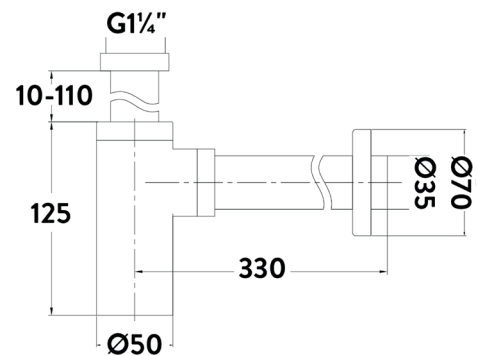

Product Name	BLACK096
Product Description	Matte Black Minimalist Bottle Trap
<b>Product Transportation</b>	
Barcode	5060713724421
Country of origin	CH
Commodity code	7418200000
<b>Product Measurements</b>	
Product Weight (KG)	0.628
Product Width (mm)	50
Product Height (mm)	135
Product Depth (mm)	0
Product Length (mm)	355
<b>Primary Packed Measurements</b>	
Packaged Weight	0.753
Packed Length	32
Packed Width	13
Packed Height	6.5
<b>Packaging Weights</b>	
Card (kg)	0.033
Paper (kg)	4
Wood (kg)	n/a
Plastic (kg)	0.004
Compliance DOP	HBDOC034 , HBDOC035

<b>General Information</b>	
Construction Material	Stainless Steel
Installation type	Basin Trap
Colour / Finish	Black
<b>Waste Attributes</b>	
Type	Basin Bottle Trap
Slotted or Unslotted	N/a
Connection	Threaded Nut
Function	Basin Trap
Length of Overflow Hose (mm)	N/a
<b>Trap Attributes</b>	
Inner Pipe Length (mm)	10-110
Outer Pipe Length (mm)	330
Connection type	Compression

**Dimensions**  
(measurements in mm)