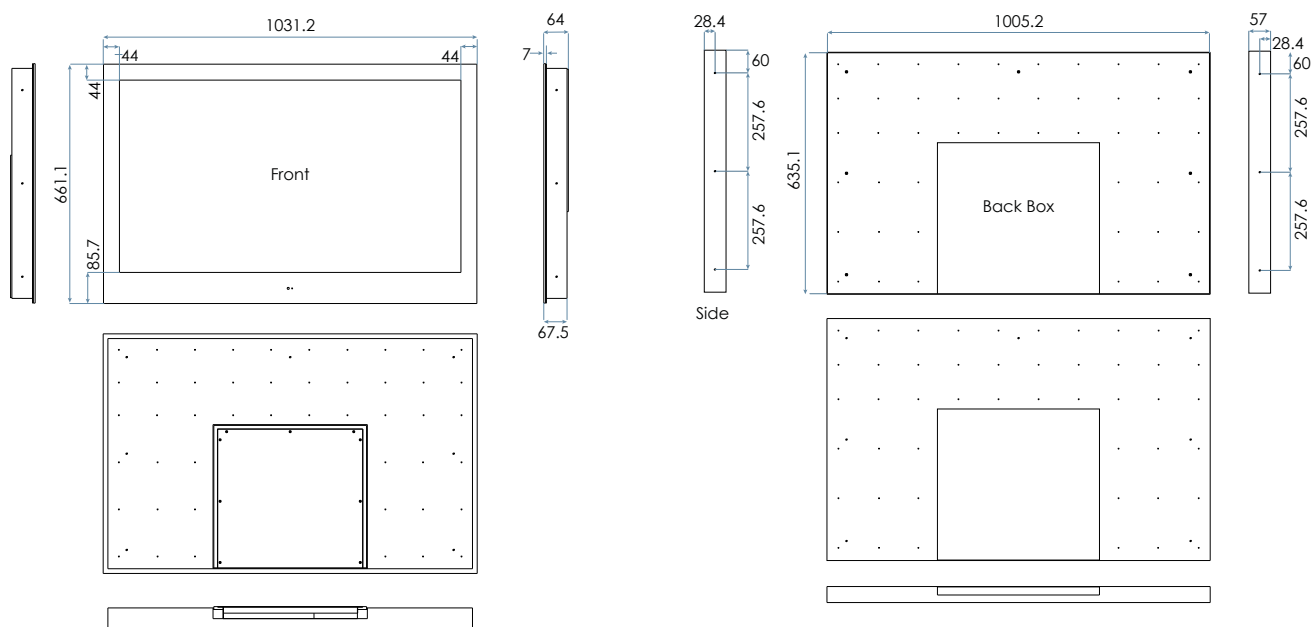

SPECIFICATION

LED Spec	
Panel size	43"
Aspect ratio	16:9
Resolution	1920 x 1080
Contrast ratio	3000:1
Brightness	350cd/m2
Viewing angle	H:178°, V:178°
Response time	8ms
Power	
Power supply	AC 100-240V DC 12V
Max power consumption (W)	<28w
Operation	
Built-in tuner	DVB-C/T2/S2
Channels	1000 Channels (Max)
Android OS	Android 7.1.1
Picture adjustment	Tint, Colour, Brightness, Contrast, Sharpness
OSD language	Eight languages
Built-in speaker	2 x 5W Vibration Speakers
Environmental	
Temperature	0°C to +50°C
Humidity	0% to 100%
Waterproof rating	IP65

Inputs/Outputs	
Cable/Antenna	YES x 2
HDMI	YES x 1
CI +	YES x 1
USB	YES x 2
Coax out	YES x 1
Video LR	YES x 1
RJ45	YES x 1
3.5mm Audio out	YES x 1
Wifi	YES x 1

Physical	
Front Fascia Dimensions	1031mm x 661mm x 5mm
Recess Dimensions	1006mm x 635mm x 57mm
Holding mechanism	Magnets

Package Contents	
TV	x1
Back mounting box	x1
UK kettle lead	x1
12V transformer	x1
Remote control	x1
User/install guide	x1

CAD DRAWINGS All dimensions are mm

FINISHES