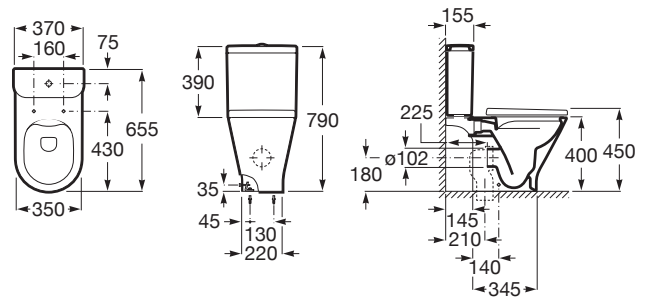

THE GAP

ROUND - Vitreous china close-coupled Rimless WC with dual outlet

DIMENSIONS

Length	370 mm
Width	655 mm
Height	790 mm

COLOURS AND FINISHES

00 White

TECHNICAL DRAWINGS

FEATURES

- Fixing kit: Included
- Flushing jet
- Flushing system: Washdown
- Installation type: Floor-standing
- Outlet type: Dual
- Rim type: Closed
- Roca Rimless®
- Shape: Round
- Style: Neutral
- Weight (Kg): 27

COMPATIBLE WITH

ROUND - Dual flush 4,5/3L  
WC cistern with bottom inlet

3410NC..F

ROUND - Toilet seat and  
cover

801D10..1