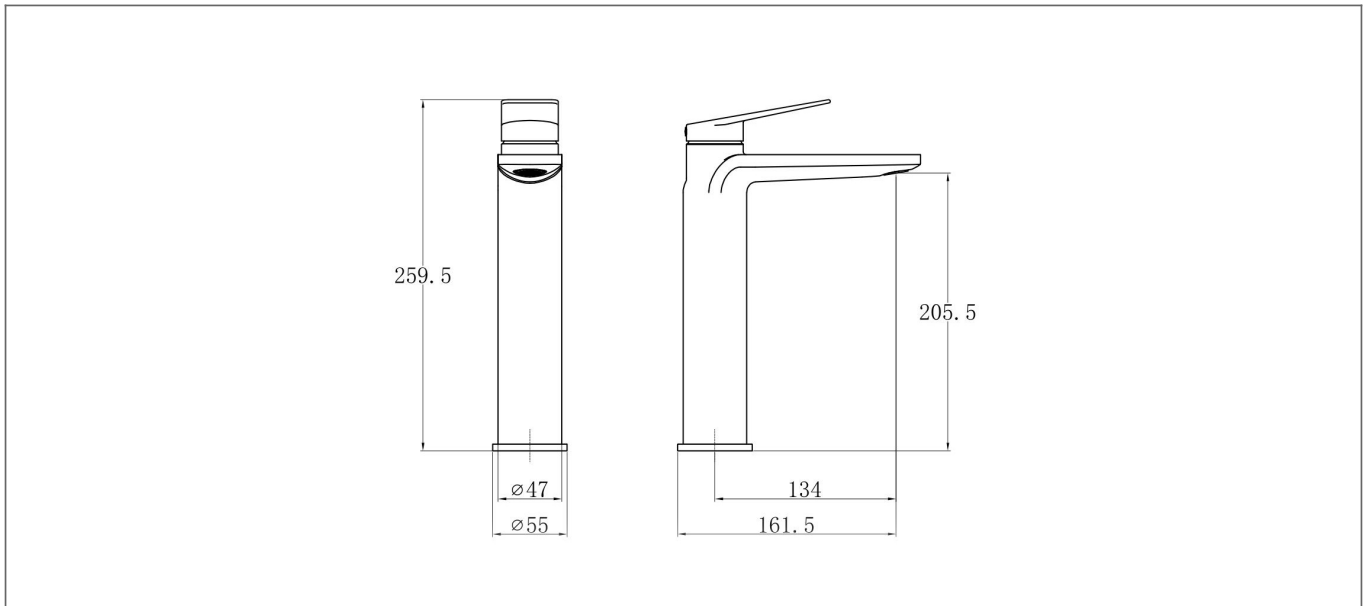

Technical Datasheet

Product Code: TT852

Product Description: **Trisen Roveri Tall Basin Mixer CP (No Waste)**

Specification

Product Guarantee:	Lifetime
Barcode:	5056474532979
Material:	Brass
Handle Type:	Lever
Tap Pressure:	Medium - High Pressure
Min Operating Pressure:	0.5 Bar
Waste Included:	No
Number Of Tap Holes:	1
Projection (mm):	134
Colour:	Chrome

Technical Drawing

Dimensions: All measurements are in millimetres and are subject to normal manufacturing variations.

Due to a continuing development programme to improve design and performance, we reserve all rights to vary specifications without prior notice. Please note, all accessories are for photographic purposes only.