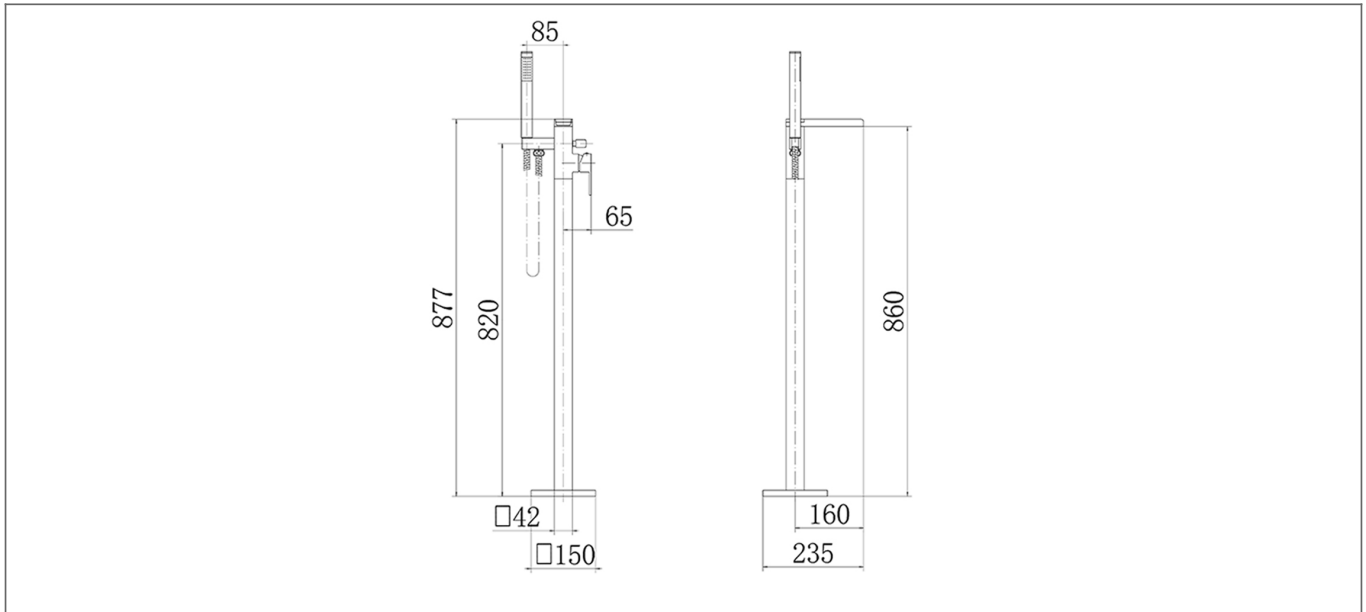

# Technical Datasheet

Product Code: TT406

Product Description: **Trisen Warley Floormounted Bath Shower Mixer**

## Specification

Product Guarantee:	Lifetime
Barcode:	5056474517129
Material:	Brass
Handle Type:	Lever
Min Operating Pressure:	1 Bar
Approvals:	WRAS Approved
Projection (mm):	235
Flow Rate 0.1 Bar (L/min):	2.4
Flow Rate 0.5 Bar (L/min):	5.4
Flow Rate 1 Bar (L/min):	7.8
Flow Rate 2 Bar (L/min):	10.9
Flow Rate 3 Bar (L/min):	13.4
Flow Rate 4 Bar (L/min):	15.5
Flow Rate 5 Bar (L/min):	17.3
Colour:	Chrome

Dimensions: All measurements are in millimetres and are subject to normal manufacturing variations.

Due to a continuing development programme to improve design and performance, we reserve all rights to vary specifications without prior notice. Please note, all accessories are for photographic purposes only.

## Technical Drawing

Dimensions: All measurements are in millimetres and are subject to normal manufacturing variations.

Due to a continuing development programme to improve design and performance, we reserve all rights to vary specifications without prior notice. Please note, all accessories are for photographic purposes only.