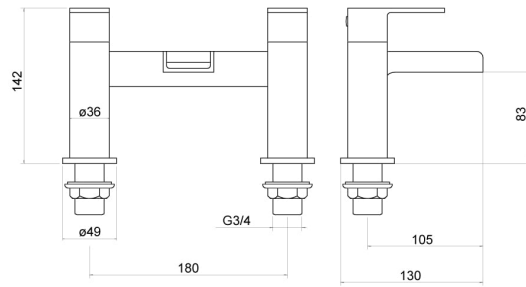

Technical Datasheet

Product Code: TT405

Product Description: **Warley Chrome Bath Filler**

Specification

Product Guarantee:	Lifetime
Barcode:	5056474502187
Material:	Brass
Handle Type:	Lever
Tap Pressure:	Low Pressure
Min Operating Pressure:	0.2 Bar
Number Of Tap Holes:	2
Approvals:	WRAS Approved
Projection (mm):	130
Flow Rate 0.1 Bar (L/min):	18.5
Flow Rate 0.5 Bar (L/min):	27.1
Flow Rate 1 Bar (L/min):	37.4
Flow Rate 2 Bar (L/min):	52.4
Flow Rate 3 Bar (L/min):	64.1
Colour:	Chrome

Dimensions: All measurements are in millimetres and are subject to normal manufacturing variations.

Due to a continuing development programme to improve design and performance, we reserve all rights to vary specifications without prior notice. Please note, all accessories are for photographic purposes only.

Technical Datasheet

Product Code: TT405

Product Description: **Warley Chrome Bath Filler**

Technical Drawing

Dimensions: All measurements are in millimetres and are subject to normal manufacturing variations.