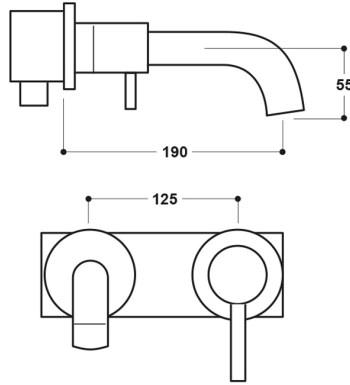

Technical Datasheet

Product Code: SY-G18EBP

Product Description: Synergy Tec Studio G Black Single Wall Mounted Basin Mixer

Specification

Product Guarantee:	Lifetime
Barcode:	7081241976814
Material:	Brass
Handle Type:	Lever
Tap Pressure:	Low - High Pressure
Min Operating Pressure:	0.2 Bar
Waste Included:	No
Number Of Tap Holes:	2
Approvals:	WRAS Approved
Projection (mm):	190
Flow Rate 0.5 Bar (L/min):	4
Flow Rate 1 Bar (L/min):	7.5
Flow Rate 2 Bar (L/min):	12.3
Flow Rate 3 Bar (L/min):	13.5
Flow Rate 5 Bar (L/min):	17.5
Colour:	Black

Key Features

- Wide-ranging bathroom brassware collection with modern expressive design
- Manufactured from high quality brass
- Features 1 tap hole suitable for mono bath mixers
- Features lever control for a flawless level flow
- Matching brassware is also available in the Studio G range

Dimensions: All measurements are in millimetres and are subject to normal manufacturing variations.

Due to a continuing development programme to improve design and performance, we reserve all rights to vary specifications without prior notice. Please note, all accessories are for photographic purposes only.

Technical Datasheet

Product Code: SY-G18EBP

Product Description: Synergy Tec Studio G Black Single Wall Mounted Basin Mixer

Technical Drawing

Dimensions: All measurements are in millimetres and are subject to normal manufacturing variations.