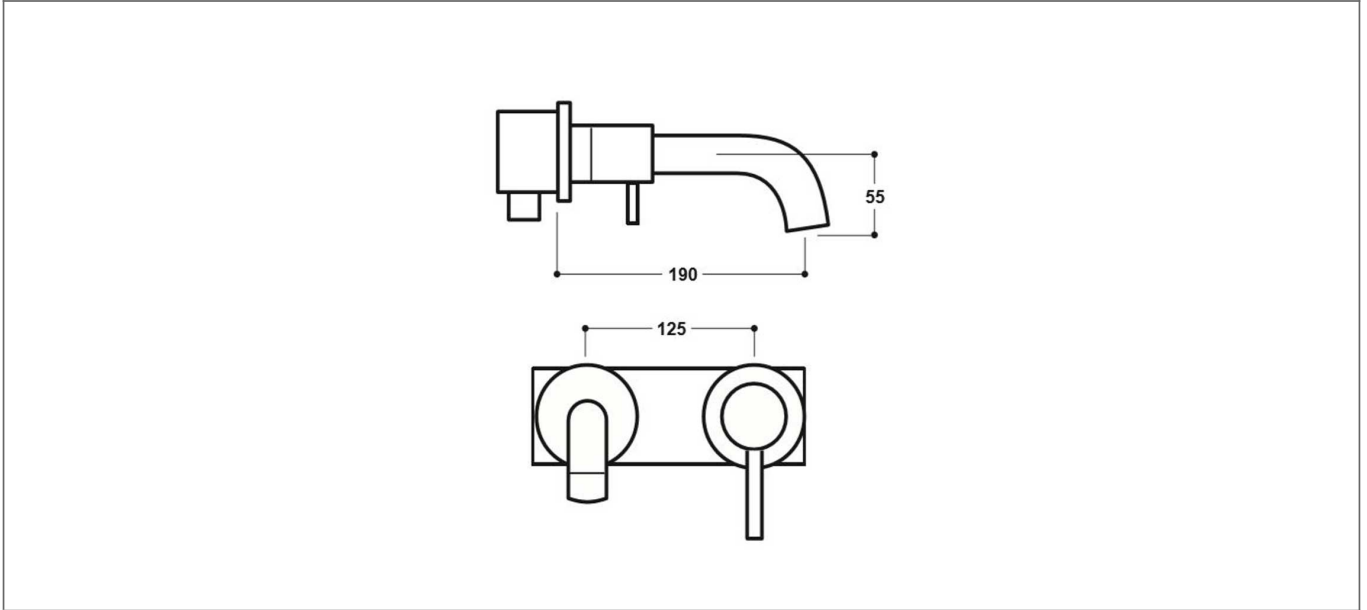

Technical Datasheet

Product Code: SY-G18E-N

Product Description: Synergy Tec Studio G Chrome Single Wall Mounted Basin Mixer

Specification

Product Guarantee:	Lifetime
Barcode:	5056474512506
Material:	Brass
Handle Type:	Lever
Tap Pressure:	Medium - High Pressure
Min Operating Pressure:	0.2 Bar
Waste Included:	No
Number Of Tap Holes:	2
Approvals:	WRAS Approved
Projection (mm):	190
Flow Rate 0.5 Bar (L/min):	4
Flow Rate 1 Bar (L/min):	7.5
Flow Rate 2 Bar (L/min):	12.3
Flow Rate 3 Bar (L/min):	13.5
Flow Rate 5 Bar (L/min):	17.5
Colour:	Chrome

Dimensions: All measurements are in millimetres and are subject to normal manufacturing variations.

Due to a continuing development programme to improve design and performance, we reserve all rights to vary specifications without prior notice. Please note, all accessories are for photographic purposes only.

Technical Datasheet

Product Code: SY-G18E-N

Product Description: Synergy Tec Studio G Chrome Single Wall Mounted Basin Mixer

Technical Drawing

Dimensions: All measurements are in millimetres and are subject to normal manufacturing variations.