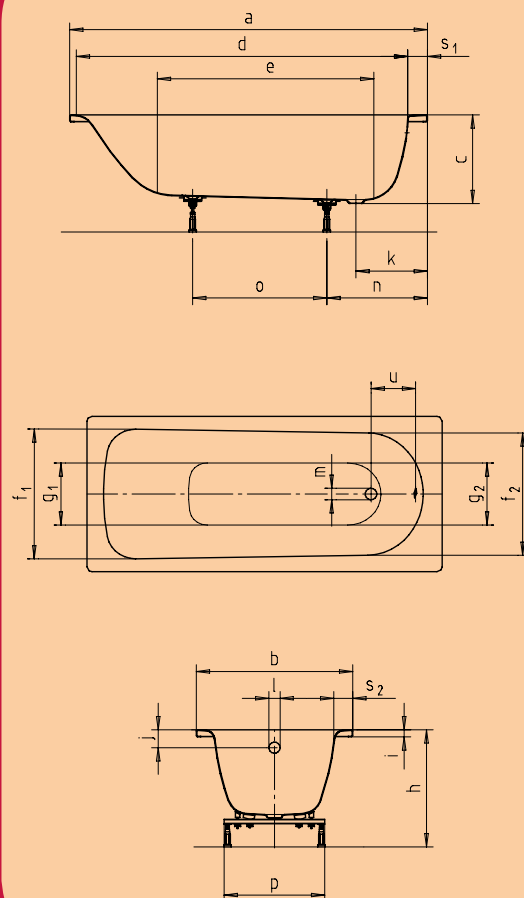

**Eurowa bathtubs
made of steel enamel**

- single-seater bathtub available in 4 size options
- standard gauge steel
- classic rectangular design
- available in white or pergamon
- burnt in anti-slip options
- bolt on leg set
- available with or without 2 tap holes
- can be supplied pre drilled for grips
- Eco variant also available – model 313 (130 litres)

Model		309	310	311	312
		140/70	150/70	160/70	170/70
External length	a	1400 mm	1500 mm	1600 mm	1700 mm
External width	b	700 mm	700 mm	700 mm	700 mm
Depth	c	390 mm	390 mm	390 mm	390 mm
Internal length (top)	d	1230 mm	1330 mm	1430 mm	1530 mm
Internal length (bottom)	e	850 mm	950 mm	1050 mm	1150 mm
Internal width (top)	f1; f2	550; 530 mm	550; 530 mm	550; 530 mm	550; 530 mm
Internal width (bottom)	g1; g2	390; 350 mm	390; 350 mm	390; 350 mm	390; 350 mm
Height with feet	h	515-535 mm	515-535 mm	515-535 mm	515-535 mm
Height of rim	i	32 mm	32 mm	32 mm	32 mm
Distance top edge to centre of overflow hole	j	65 mm	72 mm	70 mm	63 mm
Distance tub edge (foot) to centre of drain hole	k	310 mm	320 mm	310 mm	310 mm
Diameter of overflow hole	l	52 mm	52 mm	52 mm	52 mm
Diameter of drain hole	m	52 mm	52 mm	52 mm	52 mm
Distance foot end of tub edge to centre of base	n	455 mm	445 mm	452,5 mm	450 mm
Distance between the feet	o	445 mm	555 mm	600 mm	740 mm
Max. width of feet	p	380 mm	380 mm	380 mm	380 mm
Width of rim (foot end; lengthwise)	s1; s2	85; 75 mm	85; 75 mm	85; 75 mm	85; 75 mm
Distance between centre holes	u	212 mm	212 mm	212 mm	212 mm
Water volume in litres		121	131	142	156
Anti-slip		∅ 288 mm	∅ 288 mm	∅ 288 mm	∅ 288 mm