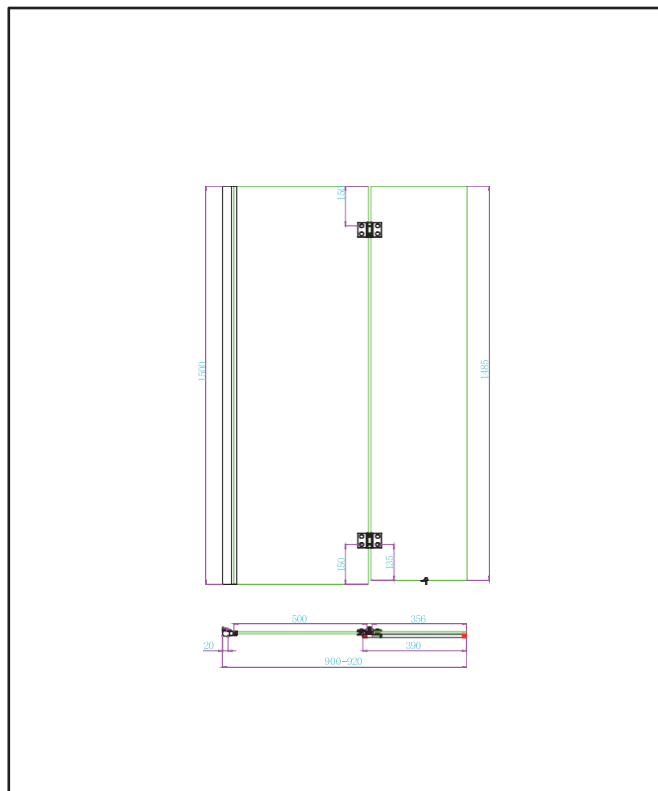

PRODUCT DATA SHEET

Elijah Teal – Brushed Bronze

Product Code: EL-BBRTBS

Product Name	Elijah Teal Brushed Bronze Bath Screen
Product Description	In pack Full Set
Product Transportation	
Barcode	5060964938189
Country of origin	CH
Commodity code	7610100000
Product Measurements	
Product Weight (KG)	26
Product Width (mm)	900
Product Height (mm)	1500
Product Depth (mm)	8
Product Length (mm)	
Primary Packed Measurements	
Packaged Weight (KG)	30
Packed Length (mm)	1580
Packed Width (mm)	590
Packed Height (mm)	75
Packaging Weights	
Card (kg)	2.85
Plastic (kg)	0.41
Guarantee	Lifetime

General Information	
Construction Material	Aluminium, Glass
Colour / Finish	BRONZE
Enclosure Attributes	
Adjustment	900
Aqua Guard (easy clean)	YES
Door Type	Hinged
Glass Type	Clear
Radius	N/a
Entry Width	N/a
Door in swing (°)	180
Door Out Swing (°)	0
Enclosure Shape	Bath Screen
Glass Thickness (mm)	8
Profile Finish / Colour	Bronze
Profile Material	Aluminum

Dimensions
(measurements in mm)