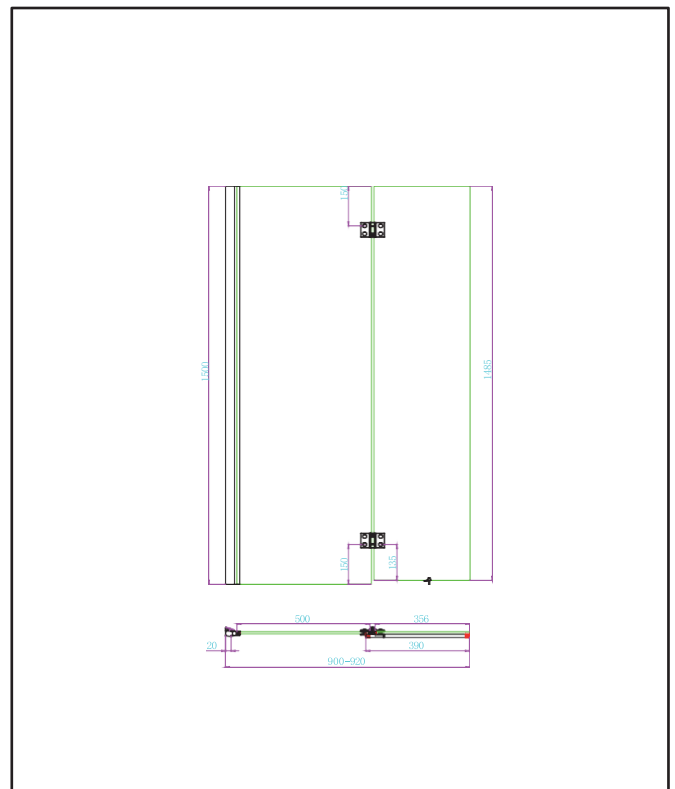

PRODUCT DATA SHEET

Elijah Teal – Brushed Brass

Product Code: EL-BBTBS

Product Name	Elijah Teal Brushed Brass Bath Screen
Product Description	In pack Full Set
Product Transportation	
Barcode	5060964938189
Country of origin	CH
Commodity code	7610100000
Product Measurements	
Product Weight (KG)	26
Product Width (mm)	900
Product Height (mm)	1500
Product Depth (mm)	8
Product Length (mm)	
Primary Packed Measurements	
Packaged Weight (KG)	30
Packed Length (mm)	1580
Packed Width (mm)	590
Packed Height (mm)	75
Packaging Weights	
Card (kg)	2.85
Plastic (kg)	0.41
Guarantee	Lifetime

General Information	
Construction Material	Aluminium, Glass
Colour / Finish	Brushed Brass
Enclosure Attributes	
Adjustment	900
Aqua Guard (easy clean)	YES
Door Type	Hinged
Glass Type	Clear
Radius	N/a
Entry Width	N/a
Door in swing (°)	180
Door Out Swing (°)	0
Enclosure Shape	Bath Screen
Glass Thickness (mm)	8
Profile Finish / Colour	Brushed Brass
Profile Material	Aluminum

Dimensions
(measurements in mm)