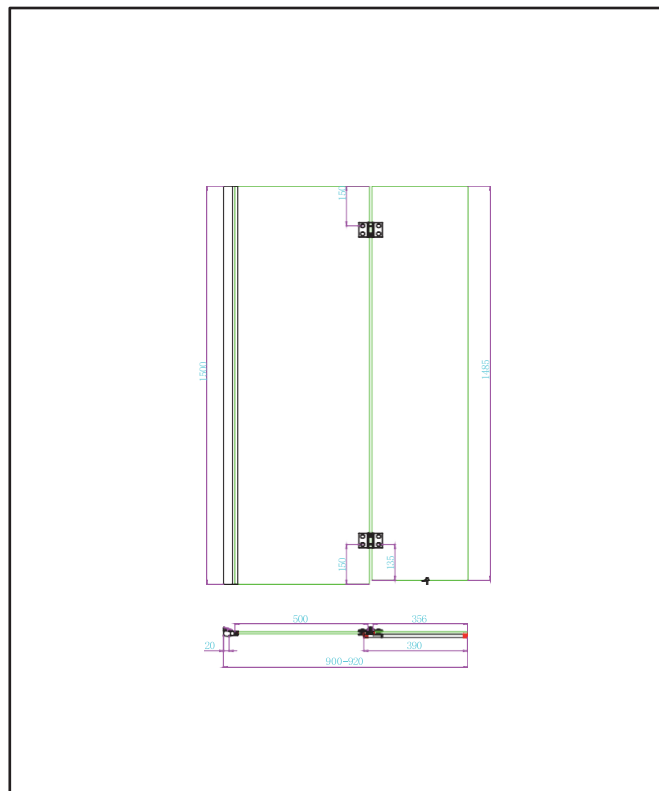

### Elijah Teal – Matt Black

Product Code: EL-MBTBS

Product Name	Elijah Teal Brushed Bronze Bath Screen
Product Description	In pack Full Set
Product Transportation	
Barcode	5060766128177
Country of origin	CH
Commodity code	7610100000
Product Measurements	
Product Weight (KG)	26
Product Width (mm)	900
Product Height (mm)	1500
Product Depth (mm)	8
Product Length (mm)	
Primary Packed Measurements	
Packaged Weight (KG)	30
Packed Length (mm)	1580
Packed Width (mm)	590
Packed Height (mm)	75
Packaging Weights	
Card (kg)	2.85
Plastic (kg)	0.41
Guarantee	Lifetime

General Information	
Construction Material	Aluminium, Glass
Colour / Finish	<b>Black</b>
Enclosure Attributes	
Adjustment	900
Aqua Guard (easy clean)	YES
Door Type	Hinged
Glass Type	Clear
Radius	N/a
Entry Width	N/a
Door in swing (°)	180
Door Out Swing (°)	0
Enclosure Shape	Bath Screen
Glass Thickness (mm)	8
Profile Finish / Colour	<b>Black</b>
Profile Material	Aluminum

**Dimensions**  
(measurements in mm)