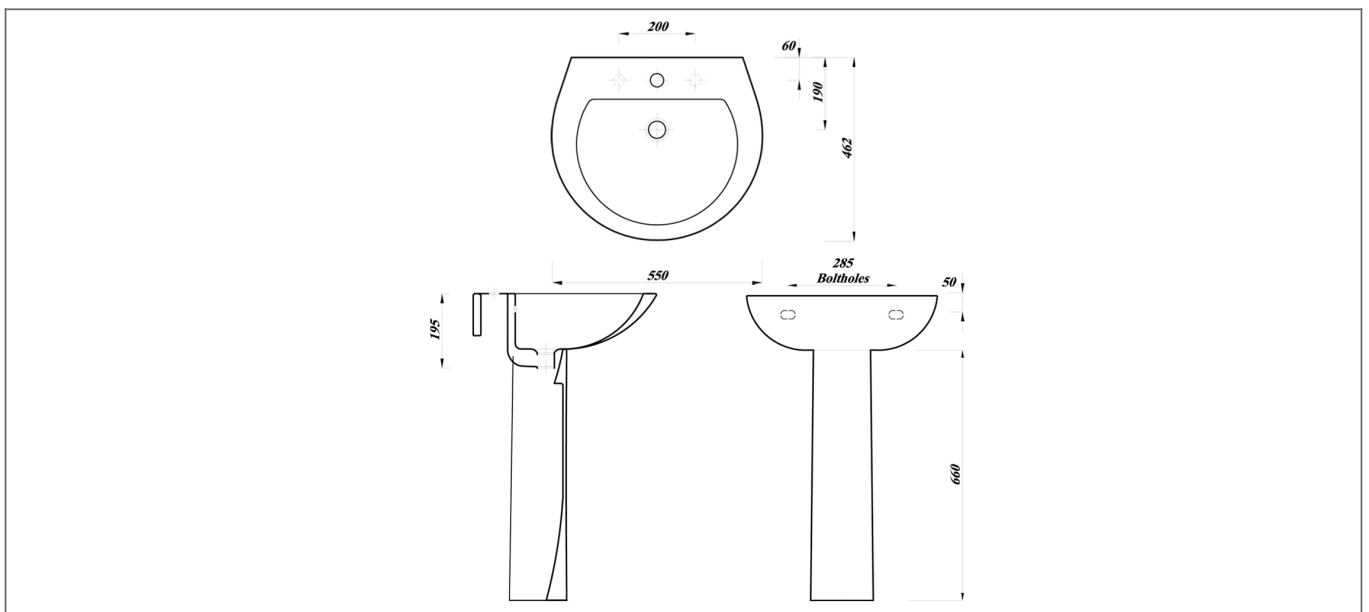

# Technical Datasheet

Product Code: 23702-D

Product Description: ARLEY 1TH Basin & Ped In A Box

ARLEY

## Specification

Product Guarantee:	Lifetime
Barcode:	5056474520433
Projection (mm):	462
Material:	Vitreous China
Style:	Modern
Shape:	Round
Number Of Tap Holes:	1

## Key Features

- Wide-ranging bathroom furniture collection with modern expressive design
- Manufactured from high quality white ceramic
- Features 1 left tap hole suitable for mono basin mixer use
- Overflow included to prevent any bathroom accidents
- Alternatively available with 2 tap hole option
- Comes complete with pedestal for a quick installation
- Matching sanitaryware is also available in the Arley range

## Technical Drawing

Dimensions: All measurements are in millimetres and are subject to normal manufacturing variations.

Due to a continuing development programme to improve design and performance, we reserve all rights to vary specifications without prior notice. Please note, all accessories are for photographic purposes only.