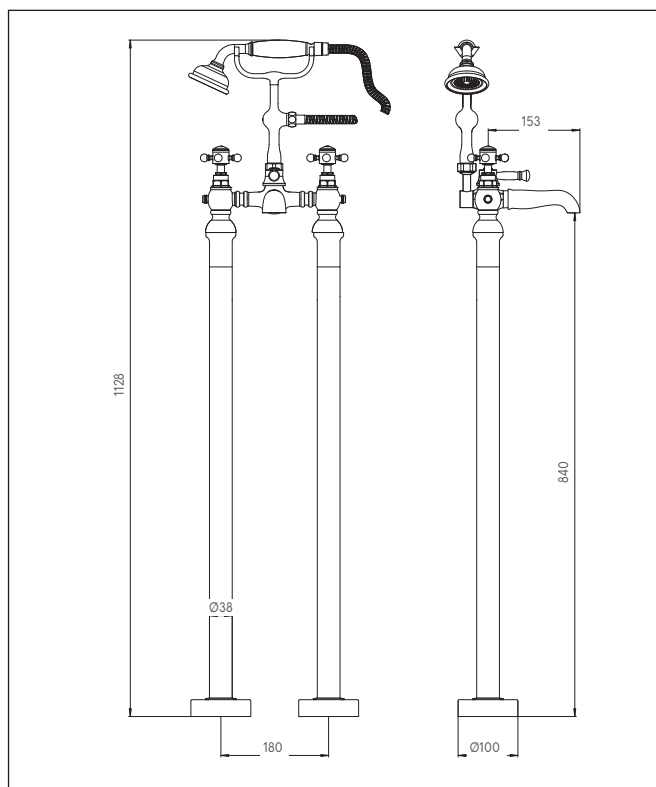

Product Datasheet

Freestanding Bath Shower Mixer Chrome

Product Code	TAP199L
Product Description	Freestanding Bath Shower Mixer Chrome
Barcode	5060500641399
Product Measurements	
Product Weight (KG)	7
Product Width (mm)	1128
Product Height (mm)	180
Product Depth (mm)	153
Primary Packed Measurements	
Packaged Weight (KG)	8
Packed Width (mm)	1010
Packed Height (mm)	310
Packed Depth (mm)	240

General Information	
Construction Material	PVD
Installation type	Floorstanding
Colour / Finish	Chrome

Dimensions