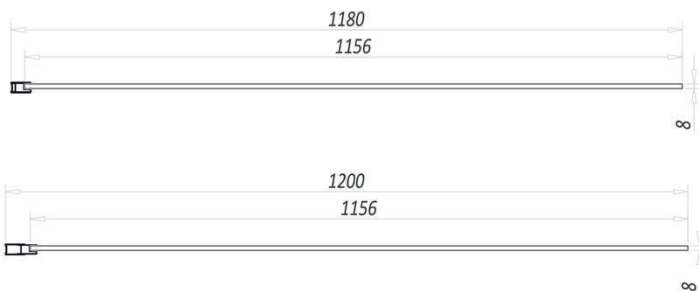

# Technical Data Sheet

1200mm Wetroom Panel  
EDH44

**essential**  
BATHROOMS

Product Measurements	
Product Weight:	47kg
Product Width:	1200mm
Product Height:	2000mm
Product Depth:	8mm
Product Length:	N/A
Product Transportation	
Barcode:	5060766124032
Country of Origin:	China
Comodity Code:	7610909095
Primary Packed Measurements	
Packaged Weight:	50.5kg
Packaged Length:	2080mm
Packaged Width:	1180mm
Packaged Height:	63mm
Packaging Weight	
Card:	3.8kg
Paper:	N/A
Wood:	N/A
Plastic:	0.4kg
General Information	
Construction Material:	Aluminium / Glass
Installation Type:	Wall Mounted
Colour / Finish:	Chrome / Clear Glass
Enclosure Attributes	
Adjustment:	1070-1190mm
Aqua-Shield:	Yes
Hinge Type:	Wet Wall
Door Type:	N/A
Frame Type:	Frameless
Glass Type:	Clear
Radius:	N/A
Entry Width:	N/A
Door In Swing:	N/A
Door Out Swing:	N/A
Enclosure Shape:	Straight
Glass Thickness:	8mm
Profile Finish/Colour:	Chrome
Profile Material:	Aluminium
Compliance DOP	
HBDOC005 / HBDOC006	