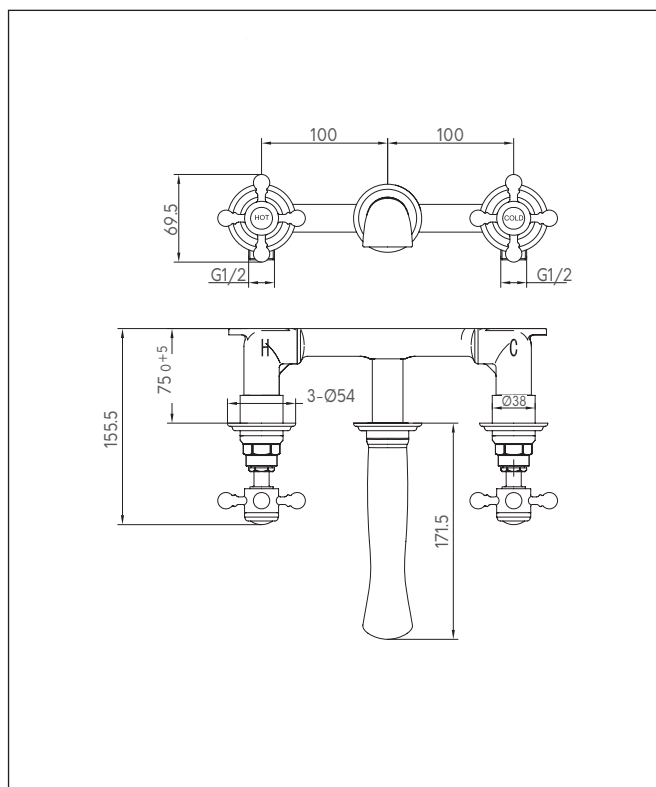

Product Datasheet

Wall Mounted Basin Mixer Brass

Product Code	BRASS007
Product Description	Wall Mounted Basin Mixer Brass
Barcode	5060500642457
Product Measurements	
Product Weight (KG)	1
Product Width (mm)	200
Product Height (mm)	70
Product Depth (mm)	171
Primary Packed Measurements	
Packaged Weight (KG)	2
Packed Width (mm)	360
Packed Height (mm)	220
Packed Depth (mm)	65

General Information	
Construction Material	PVD
Installation type	Wall Mounted
Colour / Finish	Brass

Dimensions