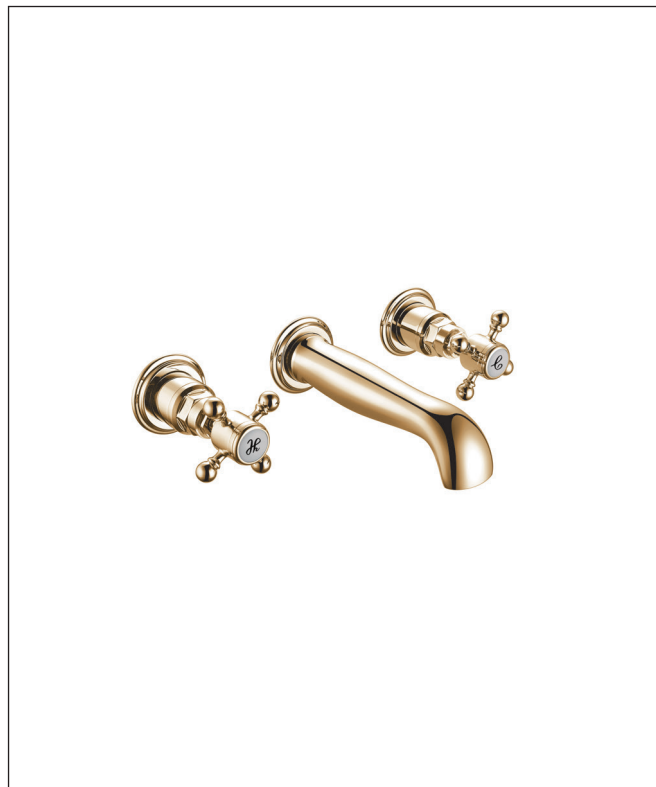

Product Datasheet

Wall Mounted Basin Mixer Brass

Product Code	BRASS007
Product Description	Wall Mounted Basin Mixer Brass
Barcode	5060500642457
Product Measurements	
Product Weight (KG)	1
Product Width (mm)	200
Product Height (mm)	70
Product Depth (mm)	171
Primary Packed Measurements	
Packaged Weight (KG)	2
Packed Width (mm)	360
Packed Height (mm)	220
Packed Depth (mm)	65

General Information	
Construction Material	PVD
Installation type	Wall Mounted
Colour / Finish	Brass

Dimensions