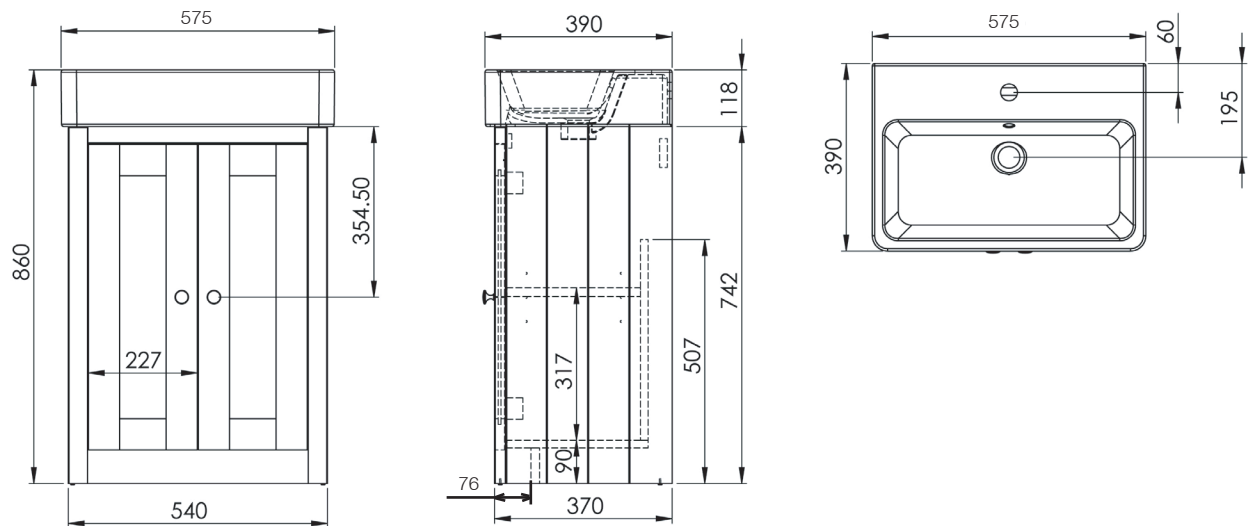

## LANSDOWN 575 Floor Mounted Unit

Whats in the box: 1x LAN550B.X + Handles/Fixings

**TAVISTOCK**  
inspiring bathrooms

\*Reference basin TDS for further info

Diagrams not to scale  
All dimensions in mm  
tolerance of +/-5mm

### Materials

Carcass: Painted Pine Timber/ MDF  
Fascia Components: Painted MDF

\*\*Dimensions are subject to change, customers are advised to measure actual product before commencing installation.  
\*\*\*Fixing point dimensions are for guidance only/the positions of wall fixing must be checked when product is received.