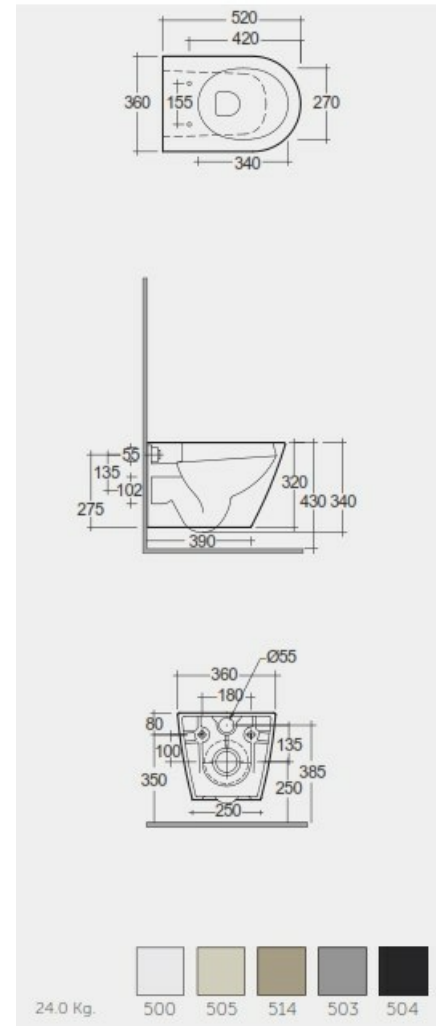

## Technical specifications

Dimensions:	520 x 360 mm
Weight:	24 Kg
Color:	MATT BLACK - 504
Trap type:	P Trap
Trapway type:	Concealed
Seat cover options:	Urea
Bowl shape:	Compact Oval
Soft close:	yes
Suites:	<a href="#">RAK-FEELING WC'S &amp; BIDETS</a>

Code	Name
RST23504A	RAK-FEELING RIMLESS WALL HUNG WATER CLOSET 52 CM MATT BLACK
RSTSC3901504	RAK-FEELING SOFT CLOSE SEAT COVER MATT BLACK

Dimensions: All dimensions in mm. Tolerance of vitreous china & fireclay items:  $\pm 5\%$  for below 200mm and  $\pm 3\%$  for above 200mm; for all other items tolerance  $\pm 1\%$ . Note: Due to a continuing development program to improve design and performance, the manufacturer reserves all rights to vary specifications without prior information. Please note accessories are for photographic use only.