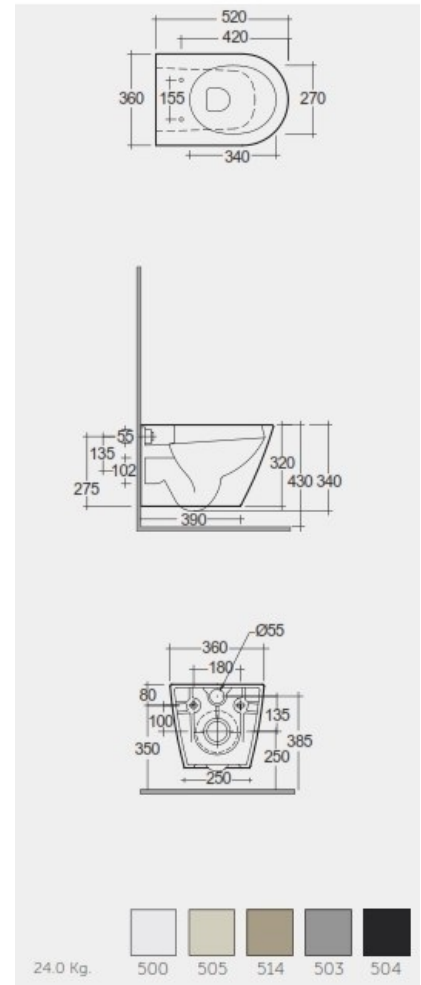

RAK-FEELING - RST23503A - MATT GREY
Wall Hung | Water Closet

RAK
 CERAMICS

TECHNICAL SPECIFICATIONS

Suite:	RAK-FEELING WC'S & BIDETS
Type:	Wall Hung
Dimensions:	520 x 360 mm
Weight:	24 Kg
Color:	MATT GREY - 503
Trap type:	P Trap
Trapway type:	Concealed
Seat cover options:	Urea
Bowl shape:	Compact Oval
Soft close:	yes
Flush Type:	Dual Flush

Code	Name
FEEWHPAN503-SC	RAK-FEELING RIMLESS WALL HUNG WATER CLOSET 52 CM MATT GREY

Dimensions: All dimensions in mm. Tolerance of vitreous china & fireclay items: ± 5% for below 200mm and ± 3% for above 200mm; for all other items tolerance ± 1%. Note: Due to a continuing development program to improve design and performance, the manufacturer reserves all rights to vary specifications without prior information. Please note accessories are for photographic use only.