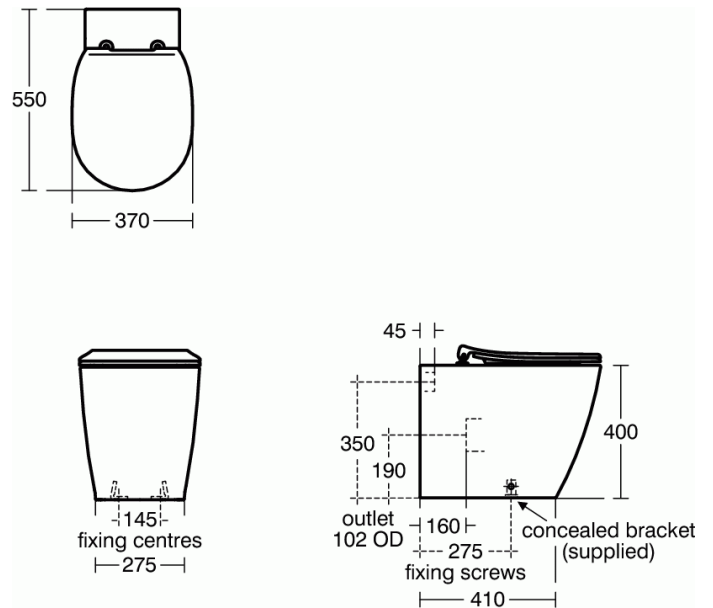

CONCEPT

Back-to-Wall WC Bowl with Aquablade technology - horizontal outlet

Back-to-Wall WC Bowl with Aquablade technology - horizontal outlet

Concept Back-to-Wall WC Bowl with Aquablade technology - horizontal outlet