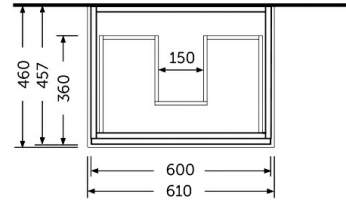

### Technical specifications

Dimensions: 600 x 460 mm

Color: Pure White

Suites: [RAK-JOY](#)

Code	Name
JOYWH060PWH	60CM Wall Hung Vanity Unit

Dimensions: All dimensions in mm tolerance  $\pm 5\%$  for below 200mm and  $\pm 3\%$  for above 200mm.