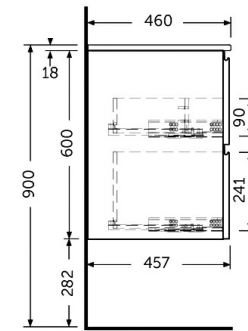

### Technical specifications

Dimensions: 600 x 460 mm

Color: Pure White

Suites: [RAK-JOY](#)

Code	Name
JOYWH060PWH	60CM Wall Hung Vanity Unit

Dimensions: All dimensions in mm tolerance  $\pm 5\%$  for below 200mm and  $\pm 3\%$  for above 200mm.