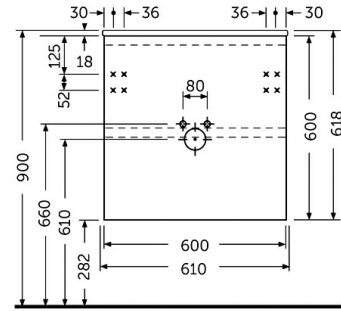

### Technical specifications

Dimensions: 600 x 460 mm

Color: Pure White

Suites: [RAK-JOY](#)

Code	Name
JOYWH060PWH	60CM Wall Hung Vanity Unit

Dimensions: All dimensions in mm tolerance  $\pm 5\%$  for below 200mm and  $\pm 3\%$  for above 200mm.