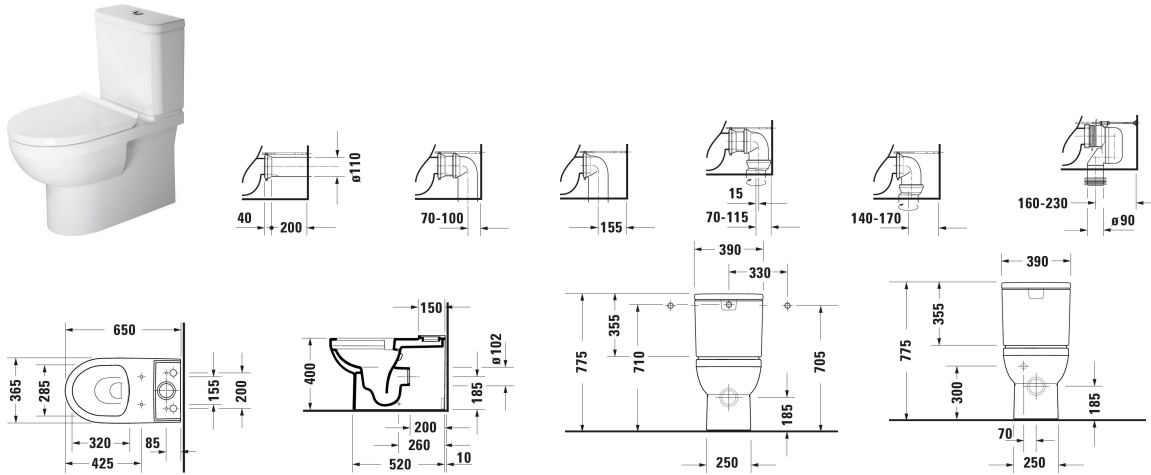

Duravit No.1 Toilet close-coupled # 218209..002 / 218209..68 / 218209..002 / 218209..68

| < 365 mm > |

Toilet close-coupled	Dimension	Weight	Order number
<p>Flush water quantity: 6/3 l, Washdown model, Flushing rim: Rimless, Outlet drain: horizontal, Incl. cistern: No, Flush principle: washdown model, For bowl mounted cistern, Incl. mounting material, Outlet dimensions for Vario connecting bend vertical: 160 - 230 mm, Outlet dimensions for Vario outlet set vertical/horizontal: 70 - 170 mm, Unified Water Label (UWL) Class: 2</p>			
Colors			
00 White Alpin 20 HygieneGlaze (an antibacterial ceramic glaze that provides almost indefinite effectiveness)			
Variant			
<p>◆ White High Gloss, Flush water quantity: 6 l, Position outlet: Back</p>		31.500 kg	218209..002
<p>◆ White High Gloss, Flush water quantity: 6 l, Position outlet: Back</p>		31.500 kg	218209..68
<p>◆ White High Gloss, HygieneGlaze, Position outlet: Back</p>		31.500 kg	218209..002
<p>◆ White High Gloss, HygieneGlaze, Flush water quantity: 6 l, Position outlet: Back</p>		31.500 kg	218209..68
Accessory			
Conversion set	310 x 30 mm	0.16 kg	007508
Vario connecting bend Diamter of inlet: 75 mm, Diameter drain: 90 mm	351 x 134 mm	0.87 kg	899025
Suitable products			
Toilet seat Automatic close: No, Hinge material: Stainless steel, 376 x 446 mm	376 x 446 mm		006420