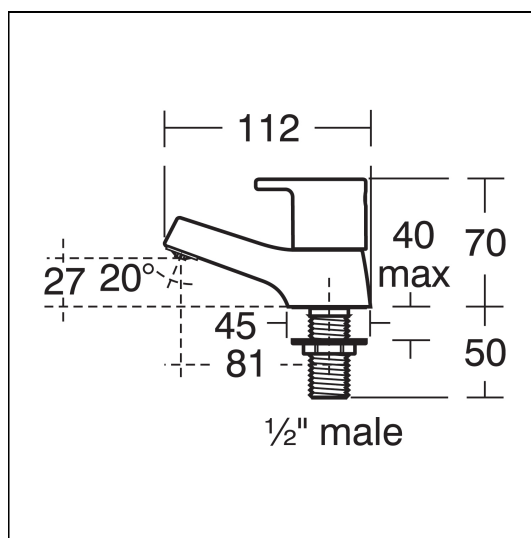

Calista Basin Pillar Taps

ILLUSTRATED

B1146 Calista basin pillar taps 1/2" (pair)

ILLUSTRATED PRODUCT DETAILS

Weights

B1146 1.03 KG

Materials

B1146 Chrome Plated Brass

Finishes

B1146  Chrome (AA)

Flow rates

B1146 4 Litres per minute @ 3 bar pressure

Designer

Robin Levien, RDI

Special Notes

Consideration should be given to safe hot water delivery and the use of an appropriate temperature reduction device.