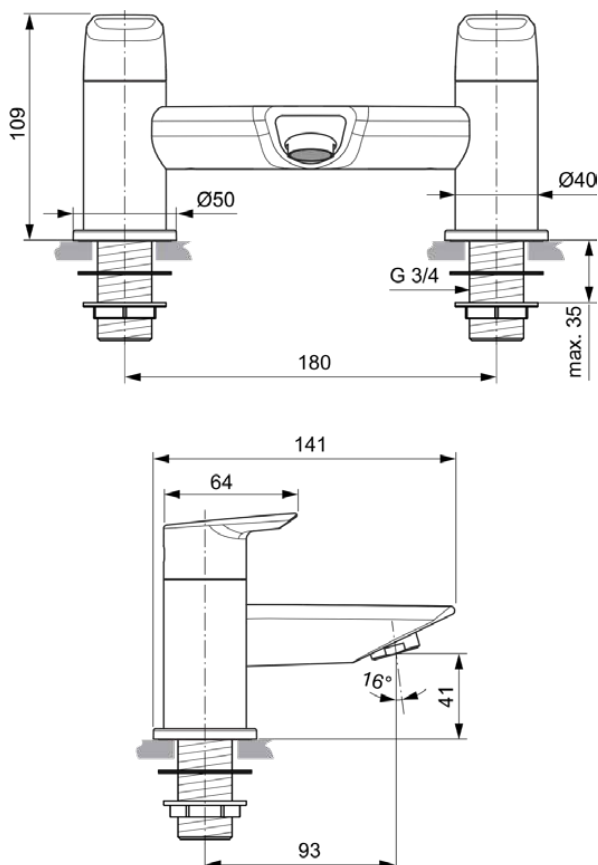

TESI

A6590AA

TESI | Dual control bath filler 230x93x109 mm in chrome finish | SmartShine

Image & drawing

General information

Sub product type	Dual control bath filler
Brand	Ideal Standard
Suite name	TESI
Colour code	AA
Colour description	Chrome
Surface finish effect	glossy
Height (mm)	109
Width (mm)	230
Length / Projection (mm)	141
EAN code	4015413338547
Net weight (kg)	2.39

Features

SmartShine

Downloads

- [BIM-UK](#)
- [Declaration of Conformity](#)
- [Installation Guide](#)
- [Spare Parts List](#)

Product standard & certifications

WRAS certificate name	1609038
-----------------------	---------

Product specifications

Amount of escutcheon(s)	2
Type of temperature control	Manually operated
With handle(s)	Yes
Amount of handles	2
Handle position	Top
With outlet	Yes
Spout model	Fixed
Tap outlet	Aerator
Tap outlet visibility	Visible
Spout material	Cast
With escutcheon(s)	Yes
Material of escutcheon(s)	Metal
Shape of escutcheon(s)	Round
With diverter unit	No
Body material	Brass
Surface cover	chromium-plated
SmartShine	Yes
With head shower	No
min. operating pressure (kPa)	20
With handshower set	No
With shower kit	No
Cool Body technology	No
PVD technology	No

Ideal Standard

Easy-care surface IdealPlus	No
Max. flow rate at 300 kPa (l)	23
	Ceramic valve
Water activation	Rotating
Cartridge fixation	Thread included
Valve's nominal size	G3/4

Ideal Standard

Your local contact