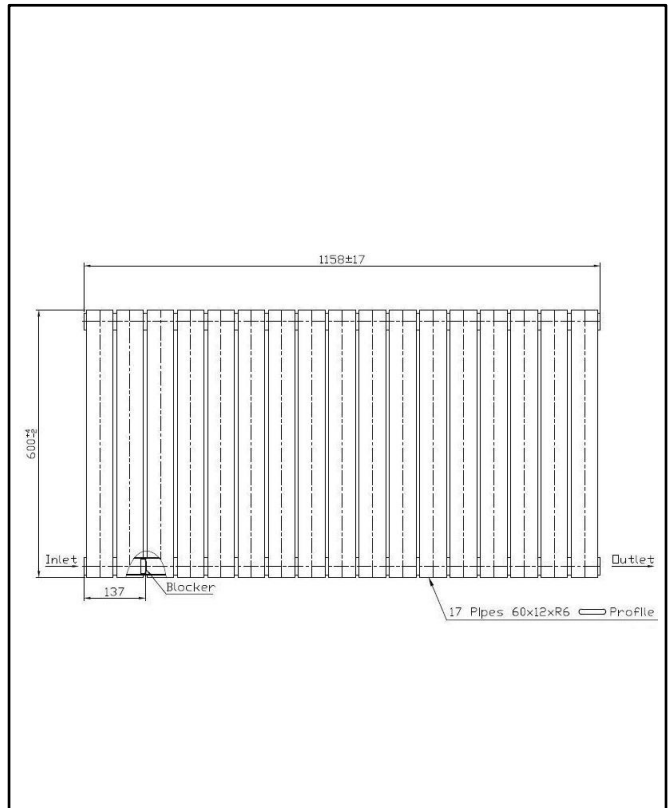

PRODUCT DATA SHEET

Elijah Chet 1430x600mm Single Horizontal Radiator

Product Code: EL-CHEWH1430

Product Name	EL-CHEWH1430
Product Description	Elijah Chet Radiator Single 600mm x 1430mm White
Guarantee	Lifetime
Product Transportation	
Barcode	5060766129426
Country of origin	CN
Commodity code	7322190000
Product Measurements	
Product Weight (KG)	22.360
Product Width (mm)	1430
Product Height (mm)	600
Product Depth (mm)	52
Primary Packed Measurements	
Packaged Weight	24.62
Packed Length	1500
Packed Width	660
Packed Height	95
General Information	
Construction Material	Mild Steel
Installation type	Wall Mounted
Colour / Finish	Textured White
Heating Attributes	
Bar Arrangement	21
Number of Bars	21
Radiator Diameter (Ø)	52
RAL Finish	9016
Bar Diameter (Ø)	60*12*R6
BTU @ 50°C	1316
Thermal Output @ 50°C (WATT's)	1316
Element installation compatible	NO
Water Content Volume	8.6
Max Projection (mm)	84 +/-3
Selected element must not exceed the maximum BTU / Watt output of the product Seek advice from a competent installer	
First Fix Dimensions	
Pipe Centers C1 (mm)	1430 +RV
Pipe Centers C2 (mm)	51 +/-3

Dimensions

(Measurements in mm)