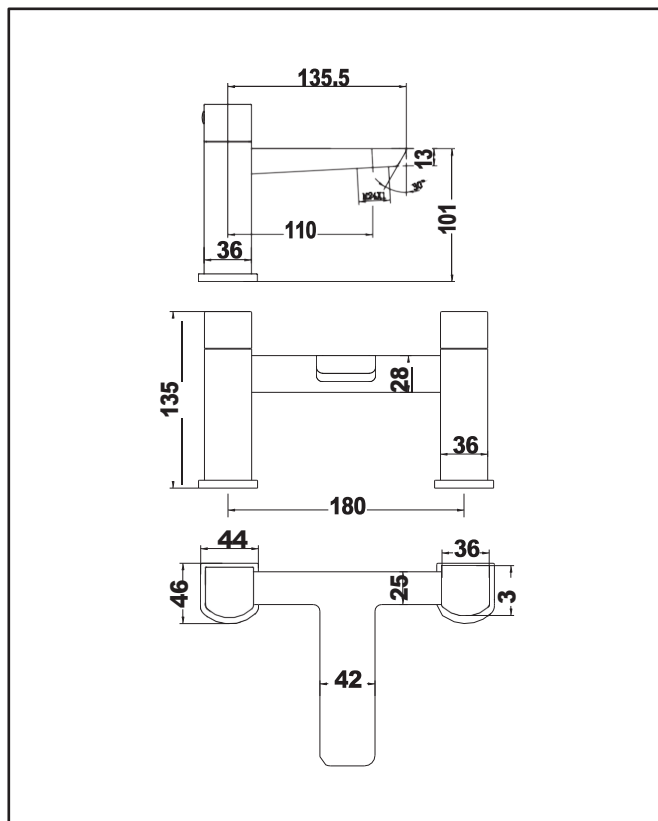

PRODUCT DATA SHEET

Elijah Mint Chrome Bath Filler

Product Code:EL-MIBFTCHR

Product Measurements

Product Weight:	2.05kg
Product Width:	225mm
Product Height:	135mm
Product Depth:	N/A
Product Length:	158mm

Product Transportation

Barcode:	5060500649555
Country of Origin:	China
Comodity Code:	8481801190

Primary Packed Measurements

Packaged Weight:	2.05kg
Packaged Length:	240mm
Packaged Width:	200mm
Packaged Height:	165mm

Packaging Weight

Card:	0.15kg
Paper:	0kg
Wood:	0kg
Plastic:	0.005kg

General Information

Construction Material:	Brass
Installation Type:	Deck Mounted
Colour / Finish:	Chrome

Tap/Shower Attributes

Minimum Pressure:	0.5 bar
Maximum Pressure:	5 bar
Flexible Tails Included:	No
Tap Hole Required:	2
Handle Type:	Knob
Swivel Spout:	No
Inlet Connection:	3/4 BSP
Outlet Connection:	N/A
Tap Hole Diameter:	32mm
Tap Type Description:	Manual Mixer
Includes Waste:	No
Valve / Cartridge Type	Quarter Turn Cartridge
Cartridge Spare Code	N/A

Flow Rates

0.2bar (l/min):	11.9
0.5bar (l/min)	24.6
1bar (l/min)	32.8
2bar (l/min)	48.5
3bar (l/min)	53.9

Compliance DOP

HBDOC007 / HBDOC008

Dimensions

(measurements in mm)