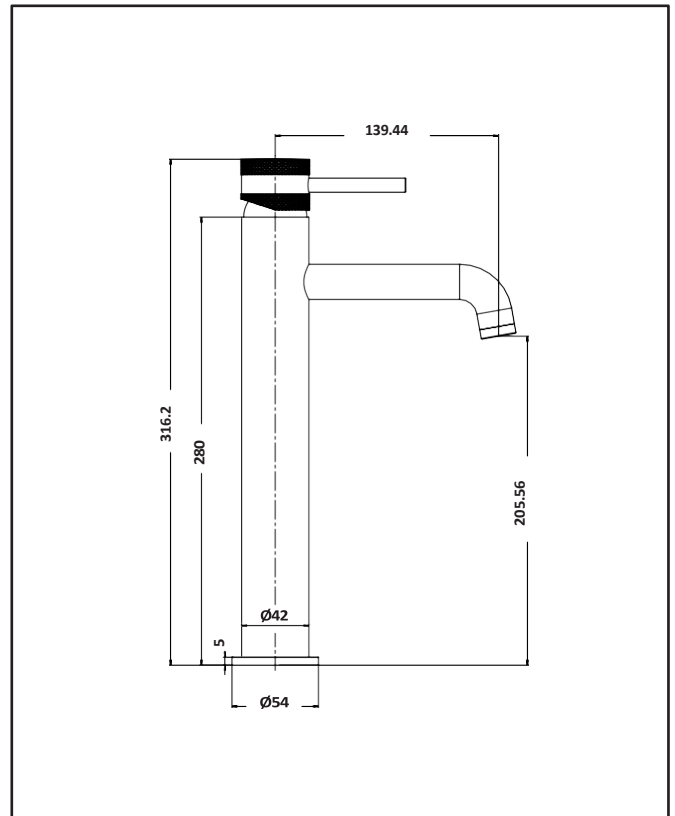

PRODUCT DATA SHEET

Elijah Form Hi-Rise Brushed Brass Basin Mixer

Product Code:EL-FOHRBB

Product Measurements

Product Weight:	1.642kg
Product Width:	54mm
Product Height:	316.2mm
Product Depth:	N/A
Product Length:	160mm

Product Transportation

Barcode:	5060766124476
Country of Origin:	China
Comodity Code:	8481809000

Primary Packed Measurements

Packaged Weight:	1.929kg
Packaged Length:	390mm
Packaged Width:	200mm
Packaged Height:	60mm

Packaging Weight

Card:	0.279kg
Paper:	0.11kg
Cloth:	0.28kg
Plastic:	0.008kg

General Information

Construction Material:	Brass
Installation Type:	Deck Mounted
Colour / Finish:	Brushed Brass

Tap/Shower Attributes

Minimum Pressure:	0.5 bar
Maximum Pressure:	5 bar
Flexible Tails Included:	Yes
Tap Hole Required:	1
Handle Type:	Lever
Swivel Spout:	No
Inlet Connection:	1/2" M10
Outlet Connection:	N/A
Tap Hole Diameter:	35mm
Tap Type Description:	Mono Mixer
Includes Waste:	No
Valve / Cartridge Type:	Single Lever Cartridges 35mm
Cartridge Spare Code:	N/A

Flow Rates

0.2bar (l/min)	2.7
0.5bar (l/min)	5
1bar (l/min)	6.6
2bar (l/min)	9.2
3bar (l/min)	11.4

Compliance DOP

HBDOC040 / HBDOC041

Dimensions

(measurements in mm)