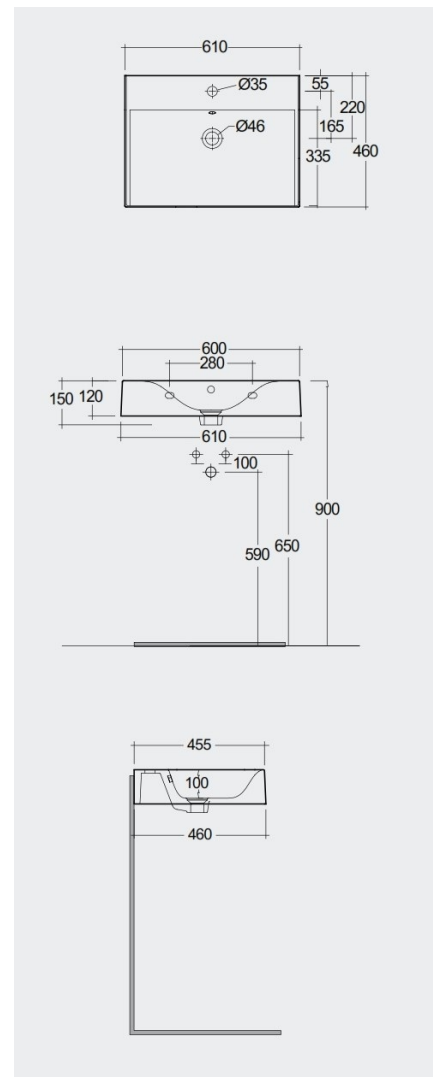

RAK-DES - DESWB06101AWHA

Wash basin | Wall Hung

RAK
CERAMICS

TECHNICAL SPECIFICATIONS

Suite:	RAK-DES
Type:	Wall Hung
Dimensions:	610 x 460 mm
Weight:	20 Kg
Color:	Alpine White
Shape of basin:	Rectangle
Overflow hole:	yes

Code	Name
DESWB06101AWHA	RAK-DES WALL HUNG WASH BASIN ALPINE WHITE 61 CM
DESWB06100AWHA	RAK-DES WALL HUNG WASH BASIN ALPINE WHITE 61 CM W/O TAP HOLE

Dimensions: All dimensions in mm. Tolerance of vitreous china & fireclay items: $\pm 5\%$ for below 200mm and $\pm 3\%$ for above 200mm; for all other items tolerance $\pm 1\%$. Note: Due to a continuing development program to improve design and performance, the manufacturer reserves all rights to vary specifications without prior information. Please note accessories are for photographic use only.