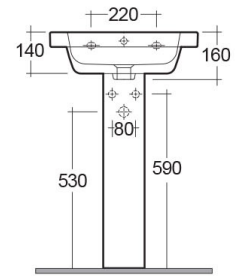

RAK-RESORT
Wash basin | Pedestal

RAK
 CERAMICS

TECHNICAL SPECIFICATIONS

Suite:	RAK-RESORT
Type:	Pedestal
Dimensions:	500 x 460 mm
Weight:	25 Kg
Color:	Alpine White
Shape of basin:	Rounded Rectangle
Overflow hole:	yes

Code	Name
RST0501AWHA	RESORT WASH BASIN 50CM
CO0102AWHA	COMPACT PEDESTAL

Dimensions: All dimensions in mm. Tolerance of vitreous china & fireclay items: ± 5% for below 200mm and ± 3% for above 200mm; for all other items tolerance ± 1%. Note: Due to a continuing development program to improve design and performance, the manufacturer reserves all rights to vary specifications without prior information. Please note accessories are for photographic use only.