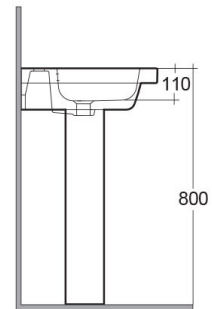

RAK-RESORT
Wash basin | Pedestal

RAK
 CERAMICS

TECHNICAL SPECIFICATIONS

Suite:	RAK-RESORT
Type:	Pedestal
Dimensions:	500 x 460 mm
Weight:	25 Kg
Color:	Alpine White
Shape of basin:	Rounded Rectangle
Overflow hole:	yes

Code	Name
RST0501AWHA	RESORT WASH BASIN 50CM
CO0102AWHA	COMPACT PEDESTAL

Dimensions: All dimensions in mm. Tolerance of vitreous china & fireclay items: ± 5% for below 200mm and ± 3% for above 200mm; for all other items tolerance ± 1%. Note: Due to a continuing development program to improve design and performance, the manufacturer reserves all rights to vary specifications without prior information. Please note accessories are for photographic use only.