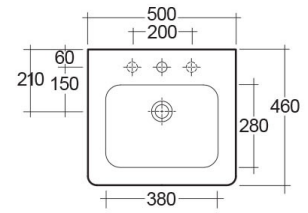

RAK-RESORT
Wash basin | Pedestal

RAK
 CERAMICS

TECHNICAL SPECIFICATIONS

Suite:	RAK-RESORT
Type:	Pedestal
Dimensions:	500 x 460 mm
Weight:	25 Kg
Color:	Alpine White
Shape of basin:	Rounded Rectangle
Overflow hole:	yes

Code	Name
RST0501AWHA	RESORT WASH BASIN 50CM
CO0102AWHA	COMPACT PEDESTAL

Dimensions: All dimensions in mm. Tolerance of vitreous china & fireclay items: ± 5% for below 200mm and ± 3% for above 200mm; for all other items tolerance ± 1%. Note: Due to a continuing development program to improve design and performance, the manufacturer reserves all rights to vary specifications without prior information. Please note accessories are for photographic use only.